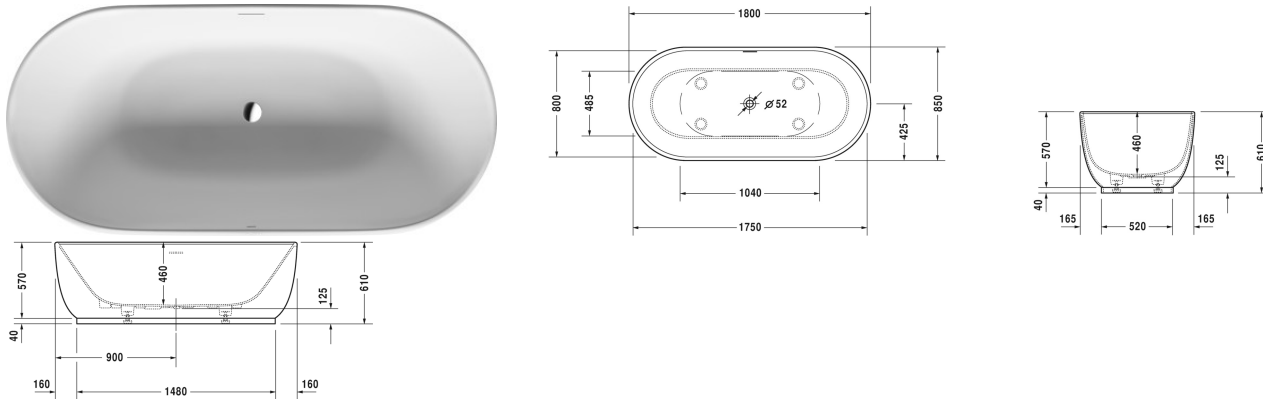

Luv Bathtub # 70043400000000

< 1800 mm >

Bathtub	Dimension	Weight	Order number
freestanding, with seamless panel and support frame, with two backrest slopes, with special waste and overflow, DuraSolid A			
Colors			
00 White Alpin			
Variant			
Basic model	1800 x 850 mm	114.000 kilogram	70043400000000
Suitable setting			
Sound for bathtubs			791851

All drawings contain the necessary measurements which are subject to standard tolerances. They are stated in mm and are non-binding. Exact measurements, in particular for customised installation scenarios, can only be taken from the finished ceramic piece.