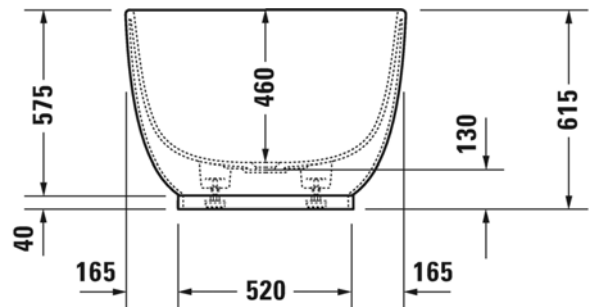

Brand : DURAVIT, Germany
 Name : Luv Bathtub
 Item Code : 700434.00.0000000
 Designer : Cecilie Manz
 Color / Finish: White Alpin
 Dimensions : Overall (LxWxH in cm)
 185 x 85 x 61cm

Product info:

- Freestanding
- With seamless panel and support frame
- With two backrest slopes
- With special waste and overflow
- DuraSolid A