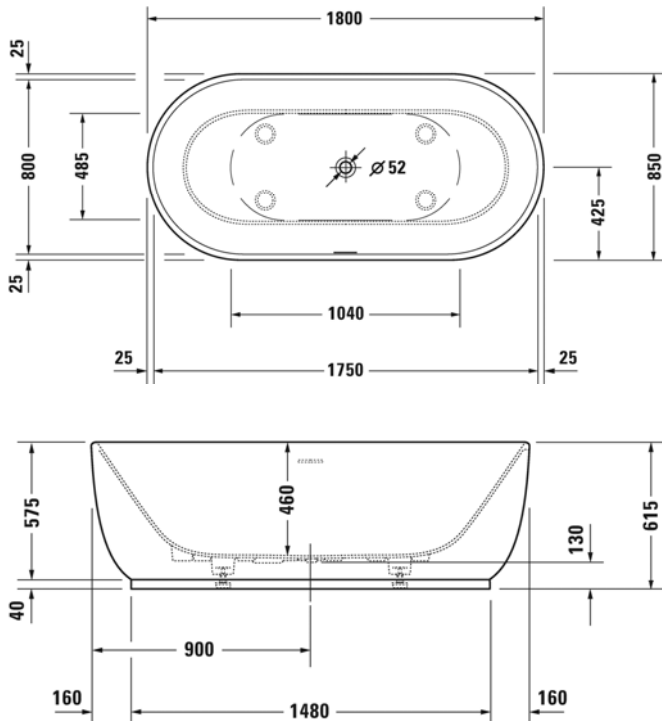

Brand : DURAVIT, Germany
 Name : Luv Bathtub
 Item Code : 700434.00.0000000
 Designer : Cecilie Manz
 Color / Finish: White Alpin
 Dimensions : Overall (LxWxH in cm)
 185 x 85 x 61cm

Product info:

- Freestanding
- With seamless panel and support frame
- With two backrest slopes
- With special waste and overflow
- DuraSolid A