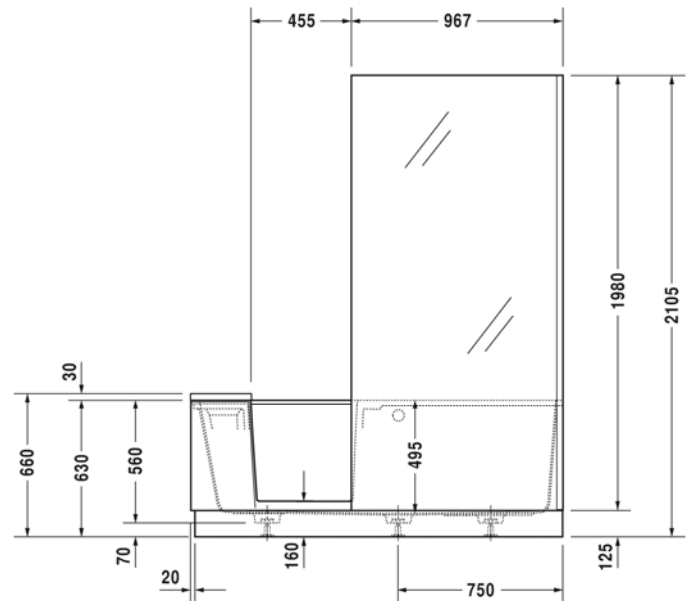

Brand : DURAVIT, Germany
 Name : Shower + Bath Bathtub
 Item Code : 700404.00.0010000
 Designer : EOOS
 Color / Finish: Alpin White
 Dimensions : Overall (LxWxH in cm)
 170 x 75 x 210.5cm

Product info:

- Corner right
 - With mounted door
 - With support frame
 - DuraSolid A
 - Filling capacity 285 liters
 - Mirror glass corner right
- Add-ons:**
- 791249.00.0000000 Quadroval waste and overflow

Flushing of pipe must be done before fittings are installed. Failure to do so voids the warranty.