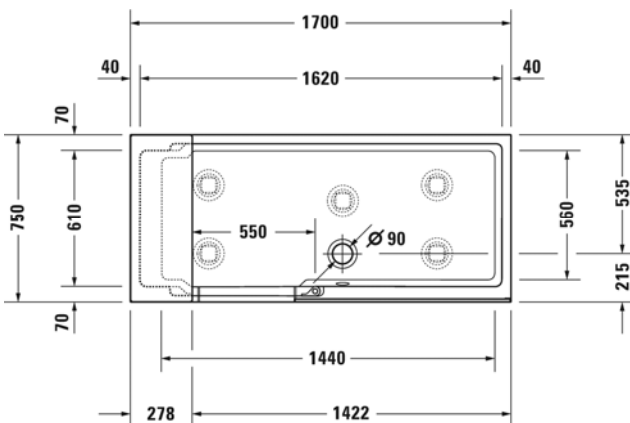

Brand : DURAVIT, Germany
 Name : Shower + Bath Bathtub
 Item Code : 700404.00.0010000
 Designer : EOOS
 Color / Finish: Alpin White
 Dimensions : Overall (LxWxH in cm)
 170 x 75 x 210.5cm

Product info:

- Corner right
 - With mounted door
 - With support frame
 - DuraSolid A
 - Filling capacity 285 liters
 - Mirror glass corner right
- Add-ons:**
- 791249.00.0000000 Quadroval waste and overflow

Flushing of pipe must be done before fittings are installed. Failure to do so voids the warranty.