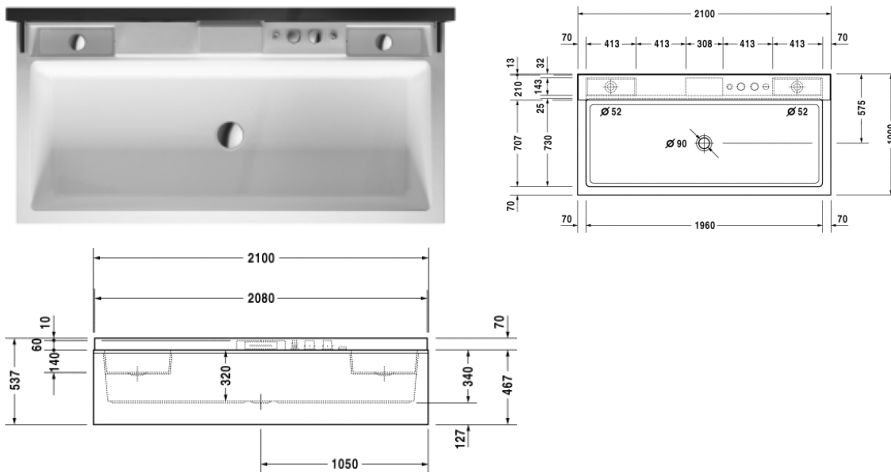

Floatation tub # 700285180001000 / 700285490001000 / 760285189001000 / 760285499001000

|< 2100 mm >|

Nahho

Floatation tub	Dimension	Weight	Order number
5 mm sanitary acrylic, corner left, with integrated acrylic panel and support frame Additional information included in delivery: - furniture cover in respective furnitur surface White structure finish matt -18 or Graphite matt -49 (Please add the furniture colour code at the 7th and 8th digit of the item number when ordering Nahho.) - Axor Starck 2-hole thermostic bath mixer with concealed part - Axor Starck baton hand shower with metal hose - 2nd floor flood spout - special waste and overflow			
Colors			
18 #general.ColorName_18, 49 Graphite matt			
Variant			
	2100 x 1000 mm	115,000 kg	700285180001000
	2100 x 1000 mm	115,000 kg	700285490001000
Durapearl-System	2100 x 1000 mm	115,000 kg	760285189001000
Durapearl-System	2100 x 1000 mm	115,000 kg	760285499001000
Accessory for bath- and whirltub			
Nahho headrest, Graphite matt	-	-	790006
Bathtub anchors	-	-	790103
Rubber profile	-	-	790104
Surcharge for drillings of the tub rim for bathtub handle	-	-	790660
Acrylic side panel left (for back-to-wall version)	-	-	701126
Accessory for bathtub			
LED coloured light with remote control for bathtubs (white -00, chrome -10)	-	-	790840
Sound for bathtubs	-	-	791851
Accessory for whirltub			
LED coloured light for whirltubs with Air-System, Jet-System, Combi-System P or Durapearl-System	-	-	791850
Sound for whirltubs with Air-System, Jet-System, Combi-System P or Durapearl-System	-	-	791852