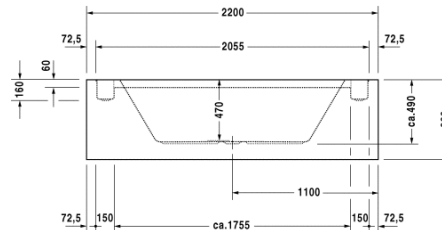

Bathtub # 700196000000000

|< 2200 mm >|

Sundeck

Bathtub	Dimension	Weight	Order number
rectangle, built-in, with two backrest slopes, incl. fixation for foldable relaxing deck, 5 mm sanitary acrylic Additional information Tub only available with foldable relaxing deck / Please order either # 790213 00 0 00 1000 or # 790273 00 0 00 1000 / No overflow hole, but overflow channel / Built-in version only available with styrofoam support / Outlet diameter 90 mm			
Colors			
00 White Alpin			
Variant			
Basic model	2200 x 1415 mm	68,000 kg	700196000000000
Necessary accessory for bathtub			
Sundeck waste and overflow with push-open-valve and 90 mm outlet, chrome	-	-	790213
Sundeck special waste and overflow with base inlet, outlet diameter 90 mm, chrome	-	-	790273
Sundeck foldable relaxing deck, cushioned, two-piece, white	-	-	790875
Support for # 700196	-	-	791406
Accessory for bathtub			
Sundeck step, cushioned, white	-	-	790832
Sundeck bolster, white	-	-	790002
LED coloured light with remote control for bathtubs (white -00, chrome -10)	-	-	790840

All drawings contain the necessary measurements which are subject to standard tolerances. They are stated in mm and are non-binding. Exact measurements, in particular for customised installation scenarios, can only be taken from the finished ceramic piece.