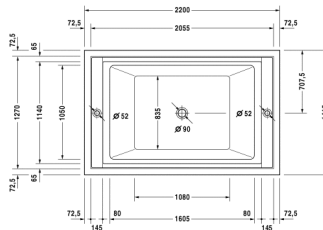

Bathtub # 700196000000000

|< 2200 mm >|

Sundeck

Bathtub	Dimension	Weight	Order number
rectangle, built-in, with two backrest slopes, incl. fixation for foldable relaxing deck, 5 mm sanitary acrylic Additional information Tub only available with foldable relaxing deck / Please order either # 790213 00 0 00 1000 or # 790273 00 0 00 1000 / No overflow hole, but overflow channel / Built-in version only available with styrofoam support / Outlet diameter 90 mm			
Colors			
00 White Alpin			
Variant			
Basic model	2200 x 1415 mm	68,000 kg	700196000000000
Necessary accessory for bathtub			
Sundeck waste and overflow with push-open-valve and 90 mm outlet, chrome	-	-	790213
Sundeck special waste and overflow with base inlet, outlet diameter 90 mm, chrome	-	-	790273
Sundeck foldable relaxing deck, cushioned, two-piece, white	-	-	790875
Support for # 700196	-	-	791406
Accessory for bathtub			
Sundeck step, cushioned, white	-	-	790832
Sundeck bolster, white	-	-	790002
LED coloured light with remote control for bathtubs (white -00, chrome -10)	-	-	790840

All drawings contain the necessary measurements which are subject to standard tolerances. They are stated in mm and are non-binding. Exact measurements, in particular for customised installation scenarios, can only be taken from the finished ceramic piece.