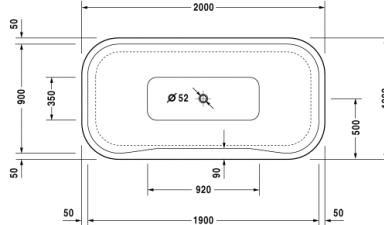

Bathtub # 70018500000000 / 710185001001000 /
710185002001000 / 710185003001000 / 710185004001000 /
710185005001000

|< 2000 mm >|

PuraVida

Bathtub	Dimension	Weight	Order number
rectangle, freestanding, with acrylic panel and support frame, 5 mm sanitary acrylic			
Colors			
00 White Alpin			
Variant			
Basic model	2000 x 1000 mm	72,000 kg	70018500000000
Air-System	2000 x 1000 mm	-	710185001001000
Jet-System	2000 x 1000 mm	-	710185002001000
Combi-System P	2000 x 1000 mm	-	710185003001000
Combi-System E	2000 x 1000 mm	-	710185004001000
Combi-System L	2000 x 1000 mm	-	710185005001000
Accessory for bathtub			
Waste- and overflow Quadroval for freestanding bathtubs, chrome	-	-	790295
Waste- and overflow Quadroval for freestanding bathtubs, with integrated water-inlet, chrome	-	-	790296
Cable-driven waste and overflow with base inlet, chrome	-	-	790277
LED coloured light with remote control for bathtubs (white -00, chrome -10)	-	-	790840
Sound for bathtubs	-	-	791851
Accessory for whirltub			
Surcharge for waste and overflow Quadroval with water inlet, chrome	-	-	791206
Surcharge for waste and overflow with base inlet, chrome	-	-	790278
LED coloured light with remote control for whirltubs (not for Combi L) (white -00, chrome -10)	-	-	790841
Sound for whirltubs with Air-System, Jet-System, Combi-System P or Durapearl-System	-	-	791852
Sound for whirltubs with Combi-System E	-	-	791853

All drawings contain the necessary measurements which are subject to standard tolerances. They are stated in mm and are non-binding. Exact measurements, in particular for customised installation scenarios, can only be taken from the finished ceramic piece.