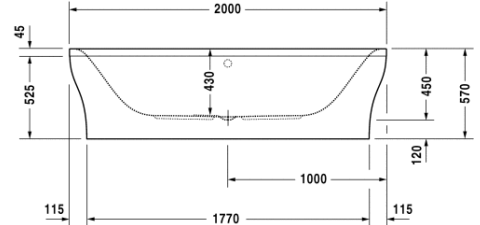

Bathtub # 70018500000000 / 710185001001000 /
710185002001000 / 710185003001000 / 710185004001000 /
710185005001000

|< 2000 mm >|

PuraVida

Bathtub	Dimension	Weight	Order number
rectangle, freestanding, with acrylic panel and support frame, 5 mm sanitary acrylic			
Colors			
00 White Alpin			
Variant			
Basic model	2000 x 1000 mm	72,000 kg	70018500000000
Air-System	2000 x 1000 mm	-	710185001001000
Jet-System	2000 x 1000 mm	-	710185002001000
Combi-System P	2000 x 1000 mm	-	710185003001000
Combi-System E	2000 x 1000 mm	-	710185004001000
Combi-System L	2000 x 1000 mm	-	710185005001000
Accessory for bathtub			
Waste- and overflow Quadroval for freestanding bathtubs, chrome	-	-	790295
Waste- and overflow Quadroval for freestanding bathtubs, with integrated water-inlet, chrome	-	-	790296
Cable-driven waste and overflow with base inlet, chrome	-	-	790277
LED coloured light with remote control for bathtubs (white -00, chrome -10)	-	-	790840
Sound for bathtubs	-	-	791851
Accessory for whirltub			
Surcharge for waste and overflow Quadroval with water inlet, chrome	-	-	791206
Surcharge for waste and overflow with base inlet, chrome	-	-	790278
LED coloured light with remote control for whirltubs (not for Combi L) (white -00, chrome -10)	-	-	790841
Sound for whirltubs with Air-System, Jet-System, Combi-System P or Durapearl-System	-	-	791852
Sound for whirltubs with Combi-System E	-	-	791853

All drawings contain the necessary measurements which are subject to standard tolerances. They are stated in mm and are non-binding. Exact measurements, in particular for customised installation scenarios, can only be taken from the finished ceramic piece.