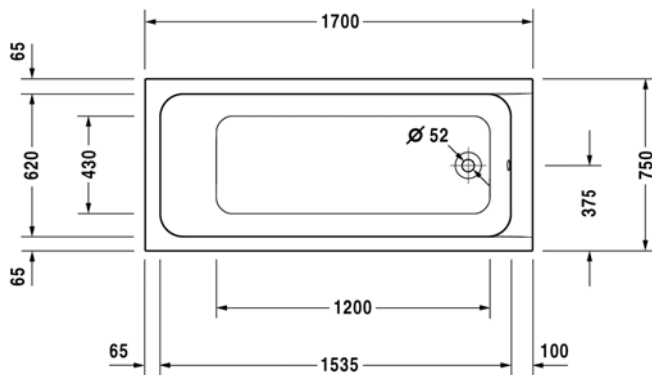

Brand : DURAVIT, Germany
 Name : D-Code Bath Tub
 Item Code : 700100.00.0000000
 Designer : Sieger Design
 Color / Finish: Alpin White
 Dimensions : Overall (LxWxH in cm)
 170 x 57cm

Product info:

- Rectangle
- With one backrest slope
- Outlet in foot area
- Sanitary acrylic
- Built-in
- Filling capacity 120 liters

Add-ons

- 1 x 790225.00.0000000 waste & overflow
- 1 x 790127.00.0000000 support frame
- 1 x 790125.00.0000000 bathtub anchors
- 1 x 790126.00.0000000 rubber profile

Flushing of pipe must be done before fittings are installed. Failure to do so voids the warranty.