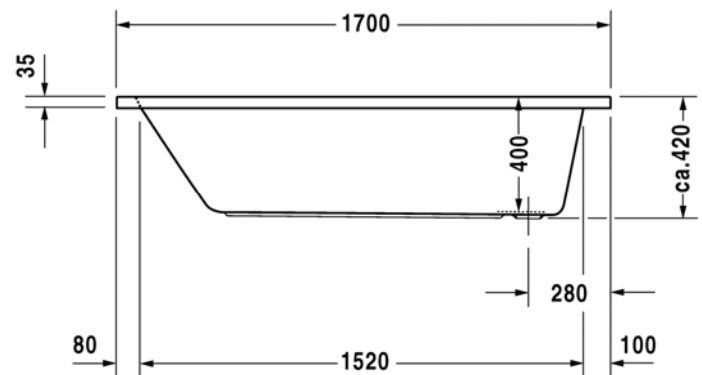

Brand : DURAVIT, Germany
 Name : D-Code Bath Tub
 Item Code : 700100.00.0000000
 Designer : Sieger Design
 Color / Finish: Alpin White
 Dimensions : Overall (LxWxH in cm)
 170 x 57cm

Product info:

- Rectangle
- With one backrest slope
- Outlet in foot area
- Sanitary acrylic
- Built-in
- Filling capacity 120 liters

Add-ons

- 1 x 790225.00.0000000 waste & overflow
- 1 x 790127.00.0000000 support frame
- 1 x 790125.00.0000000 bathtub anchors
- 1 x 790126.00.0000000 rubber profile

Flushing of pipe must be done before fittings are installed. Failure to do so voids the warranty.