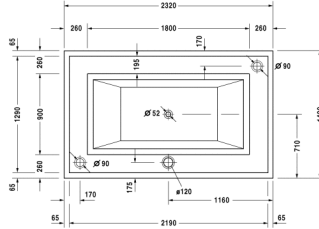

Bathtub # 700062000001000

|< 2320 mm >|

Starck X

Bathtub	Dimension	Weight	Order number
rectangle, freestanding, with two backrest slopes, with wooden inlays for tub trench, 5 mm sanitary acrylic Additional information Bathtub without overflow incl. special drain kit, chrome / Tub dimensions: 1800 x 900 x 485 mm / Please note that the panel is not flush with the bathtub rim			
Colors			
00 White Alpin			
Variant			
Basic model	2320 x 1420 mm	176,000 kg	700062000001000
Accessory for bathtub			
Surcharge for drillings of the tub rim for bathtub handle	-	-	790660
Starck X coloured light with remote control for tub trench	-	-	790805

All drawings contain the necessary measurements which are subject to standard tolerances. They are stated in mm and are non-binding. Exact measurements, in particular for customised installation scenarios, can only be taken from the finished ceramic piece.