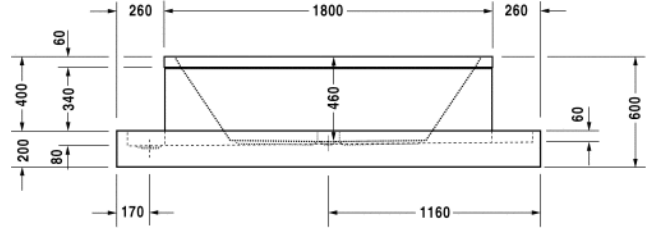

Bathtub # 700062000001000

|< 2320 mm >|

Starck X

Bathtub	Dimension	Weight	Order number
rectangle, freestanding, with two backrest slopes, with wooden inlays for tub trench, 5 mm sanitary acrylic Additional information Bathtub without overflow incl. special drain kit, chrome / Tub dimensions: 1800 x 900 x 485 mm / Please note that the panel is not flush with the bathtub rim			
Colors			
00 White Alpin			
Variant			
Basic model	2320 x 1420 mm	176,000 kg	700062000001000
Accessory for bathtub			
Surcharge for drillings of the tub rim for bathtub handle	-	-	790660
Starck X coloured light with remote control for tub trench	-	-	790805

All drawings contain the necessary measurements which are subject to standard tolerances. They are stated in mm and are non-binding. Exact measurements, in particular for customised installation scenarios, can only be taken from the finished ceramic piece.