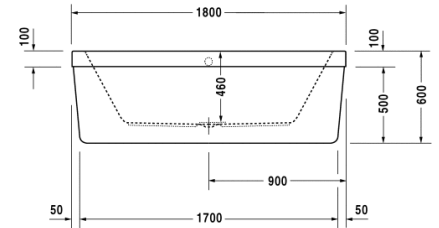

Bathtub # 70001900000000 / 710019001001000 /
710019002001000 / 710019003001000 / 710019004001000 /
710019005001000

|< 1800 mm >|

Happy D.

| Bathtub | Dimension | Weight | Order number |
|--|---------------|-----------|-----------------|
| freestanding, with acrylic panel and support frame, 5 mm sanitary acrylic Additional information *** For ordering pillar, please refer to page xxx | | | |
| Colors | | | |
| 00 White Alpin | | | |
| Variant | | | |
| Basic model | 1800 x 800 mm | 69,000 kg | 70001900000000 |
| Air-System | 1800 x 800 mm | - | 710019001001000 |
| Jet-System | 1800 x 800 mm | - | 710019002001000 |
| Combi-System P | 1800 x 800 mm | - | 710019003001000 |
| Combi-System E | 1800 x 800 mm | - | 710019004001000 |
| Combi-System L | 1800 x 800 mm | - | 710019005001000 |
| Accessory for bath- and whirltub | | | |
| Surcharge for drillings of the tub rim for bathtub handle | - | - | 790660 |
| Additional furniture options | | | |
| Pillar for freestanding bathtubs | 200 x 450 mm | - | PI 8767 L/R |
| Feet | - | - | PI 9909 |
| Accessory for bathtub | | | |
| Waste- and overflow Quadroval for freestanding bathtubs, chrome | - | - | 790291 |
| Waste- and overflow Quadroval for freestanding bathtubs, with integrated water-inlet, chrome | - | - | 790292 |
| LED coloured light with remote control for bathtubs (white -00, chrome -10) | - | - | 790840 |
| Sound for bathtubs | - | - | 791851 |
| Accessory for whirltub | | | |
| Surcharge for waste and overflow Quadroval with water inlet, chrome | - | - | 791210 |
| LED coloured light with remote control for whirltubs (not for Combi L) (white -00, chrome -10) | - | - | 790841 |

All drawings contain the necessary measurements which are subject to standard tolerances. They are stated in mm and are non-binding. Exact measurements, in particular for customised installation scenarios, can only be taken from the finished ceramic piece.