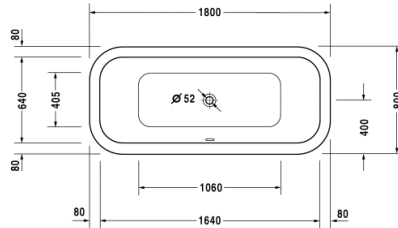

Bathtub # 70001900000000 / 710019001001000 /
710019002001000 / 710019003001000 / 710019004001000 /
710019005001000

|< 1800 mm >|

Happy D.

| Bathtub | Dimension | Weight | Order number |
|--|---------------|-----------|-----------------|
| freestanding, with acrylic panel and support frame, 5 mm sanitary acrylic Additional information *** For ordering pillar, please refer to page xxx | | | |
| Colors | | | |
| 00 White Alpin | | | |
| Variant | | | |
| Basic model | 1800 x 800 mm | 69,000 kg | 70001900000000 |
| Air-System | 1800 x 800 mm | - | 710019001001000 |
| Jet-System | 1800 x 800 mm | - | 710019002001000 |
| Combi-System P | 1800 x 800 mm | - | 710019003001000 |
| Combi-System E | 1800 x 800 mm | - | 710019004001000 |
| Combi-System L | 1800 x 800 mm | - | 710019005001000 |
| Accessory for bath- and whirltub | | | |
| Surcharge for drillings of the tub rim for bathtub handle | - | - | 790660 |
| Additional furniture options | | | |
| Pillar for freestanding bathtubs | 200 x 450 mm | - | PI 8767 L/R |
| Feet | - | - | PI 9909 |
| Accessory for bathtub | | | |
| Waste- and overflow Quadroval for freestanding bathtubs, chrome | - | - | 790291 |
| Waste- and overflow Quadroval for freestanding bathtubs, with integrated water-inlet, chrome | - | - | 790292 |
| LED coloured light with remote control for bathtubs (white -00, chrome -10) | - | - | 790840 |
| Sound for bathtubs | - | - | 791851 |
| Accessory for whirltub | | | |
| Surcharge for waste and overflow Quadroval with water inlet, chrome | - | - | 791210 |
| LED coloured light with remote control for whirltubs (not for Combi L) (white -00, chrome -10) | - | - | 790841 |

All drawings contain the necessary measurements which are subject to standard tolerances. They are stated in mm and are non-binding. Exact measurements, in particular for customised installation scenarios, can only be taken from the finished ceramic piece.