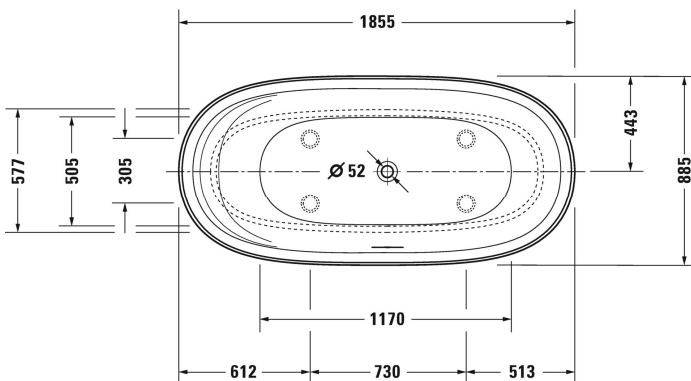

Brand : DURAVIT, Germany  
 Name : Starck Bathtub  
 Item Code : 700012.00.0000000  
 Designer : Philippe Starck  
 Color / Finish: White Alpin  
 Dimensions : Overall (LxWxH in cm)  
 190 x 90 x 46cm

Product info:

- Freestanding
- With seamless panel and support frame
- With two backrest slopes
- With special waste & overflow
- DuraSolid A
- Filling capacity 205 liters

Flushing of pipe must be done before fittings are installed. Failure to do so voids the warranty.