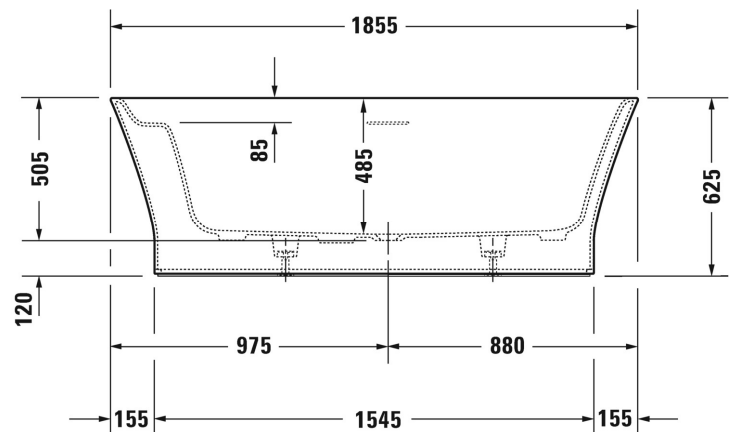

Brand : DURAVIT, Germany  
 Name : Starck Bathtub  
 Item Code : 700012.00.0000000  
 Designer : Philippe Starck  
 Color / Finish: White Alpin  
 Dimensions : Overall (LxWxH in cm)  
 190 x 90 x 46cm

Product info:

- Freestanding
- With seamless panel and support frame
- With two backrest slopes
- With special waste & overflow
- DuraSolid A
- Filling capacity 205 liters

Flushing of pipe must be done before fittings are installed. Failure to do so voids the warranty.