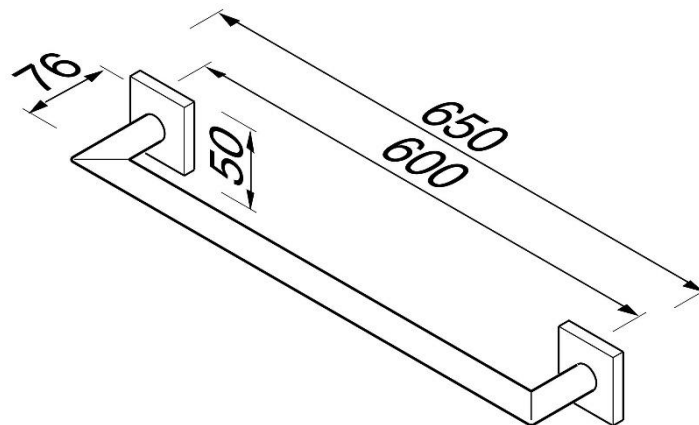

Brand : GEESA, Netherlands  
Name : NELIO Towel Rail  
Item Code : 6807-0260  
Designer : Geesa  
Color / Finish : Chrome  
Dimensions : Overall (LxWxH in cm)  
65 x 7.6 x 5cm

Product info:

- Material: Metal