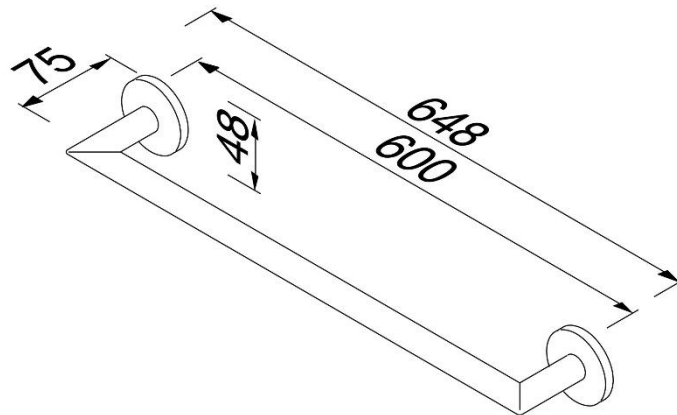

Brand : GEESA, Netherlands
Name : NEMOX Towel Rail 60cm
Item Code : 6507-0560
Designer : Geesa
Color / Finish : Stainless Steel
Dimensions : Overall (LxWxH in cm)
64.8 x 7.5 x 4.8cm

Product info:

- Material: Metal