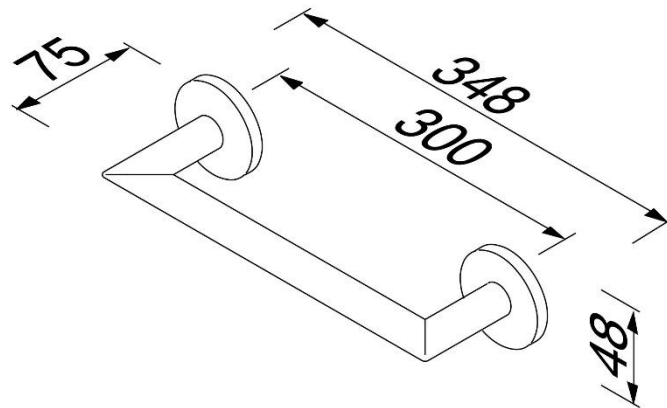

Brand : GEESA, Netherlands  
Name : NEMOX Grab Rail  
Item Code : 6506-02  
Designer : Geesa  
Color / Finish : Chrome  
Dimensions : Overall (LxWxH in cm)  
34.8 x 7.5 x 4.8cm

Product info:

- Material: Metal