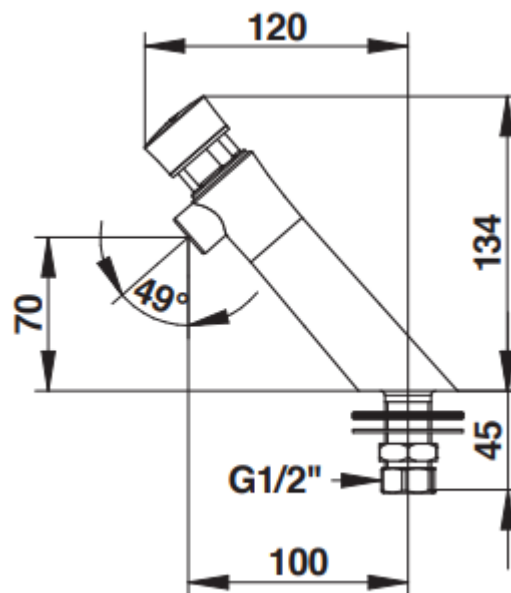

Brand : PRESTO, France
Name : NEO Self closing tap
Item Code : 65005
Designer :
Color / Finish: Chrome
Dimensions : Overall (LxWxH in cm)

Product info:

- Working pressure: 1 to 5 bar
- 3 l/min at 3 bars – 4 position setting
- Flow time: 7 seconds

Add-ons:

- 1 x flexible hose 1/2x1/2
- 1 x C408681 angle valve

Flushing of pipe must be done before fittings are installed. Failure to do so voids the warranty.

Follow cleaning instructions and avoid using any harmful chemicals.