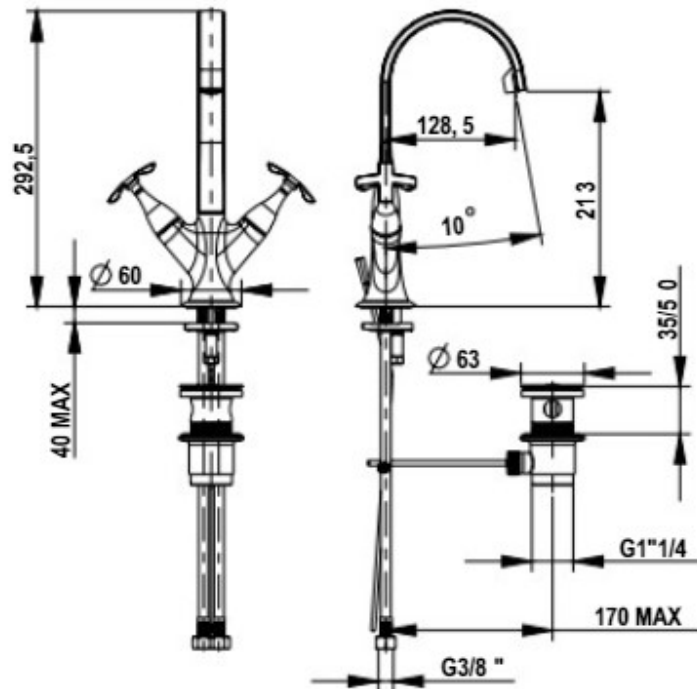

K U Y S E N
ENTERPRISES, INC.

Brand : FRATTINI, Italy
Name : LUCREZIA Basin mixer
Item Code : 62064.02
Designer :
Color / Finish: Polished Gold
Dimensions : Overall (LxWxH in cm)

Product info:

- 2-handed basin mixer
- With swivel spout

Add-ons

- 2 x C406281 angle valve
- 1 x p-trap

Flushing of pipe must be done before fittings are installed. Failure to do so voids the warranty.

Follow cleaning instructions and avoid using any harmful chemicals.