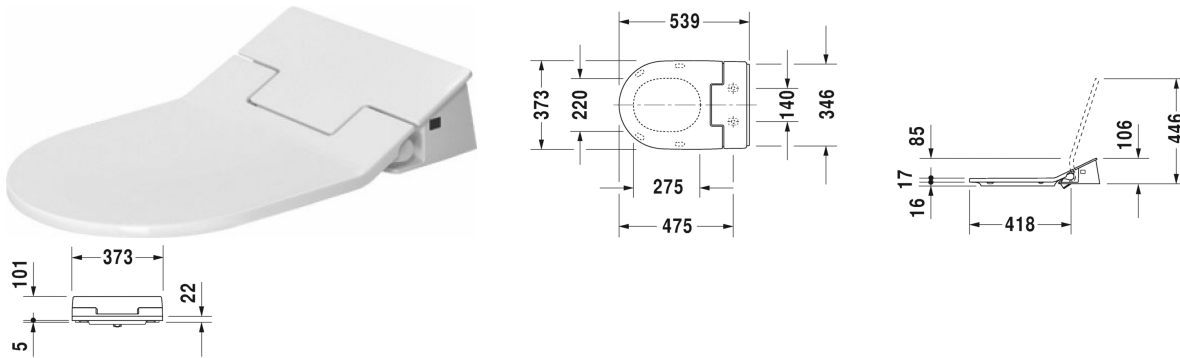

SensoWash® Slim SensoWash Slim shower toilet seat for ME by Starck, Starck 2, Starck 3 and Darling New* #
611000001001300 / 611000002000300 / 611000002004300

| < 373 mm > |

SensoWash Slim shower toilet seat for ME by Starck, Starck 2, Starck 3 and Darling New*	Dimension	Weight	Order number
with concealed connections, Remote control included, Locking function via remote control, Rear-, Lady- and Comfortwash, Self-cleaning spray wand, with soft closure, Night light, Seat and lid easy removable one-handed, Automatic drainage in periods of prologed disuse, on / off-button			
Colors			
00 White Alpin			
Variant			
120V 60Hz, **, Individual adjustment of water temperature as well as spray wand position and water spray intensity	373 x 539 mm	5.500 kilogram	611000001001300
220-240V 50/60Hz, **, Individual adjustment of water temperature as well as spray wand position and water spray intensity	373 x 539 mm	5.500 kilogram	611000002000300
220-240V 50/60Hz, Protection device according EN 1717 integrated, Individual adjustment of water temperature as well as spray wand position and water spray intensity	373 x 539 mm	5.500 kilogram	611000002004300
Infobox			
Install a water softener with water hardness ≥ 2.4 mmol/l ($\geq 14^\circ$ dH or 24° fH).			
Suitable products			
Toilet wall mounted for SensoWash® washdown model, only in combination with SensoWash, connecting elements for SensoWash with concealed connections included, Durafix included, EWL class 1, 370 x 625 mm	370 x 625 mm		254459
Toilet wall mounted for SensoWash® washdown model, only in combination with SensoWash, connecting elements for SensoWash with concealed connections included, Durafix included, EWL class 1, 370 x 620 mm	370 x 620 mm		222659