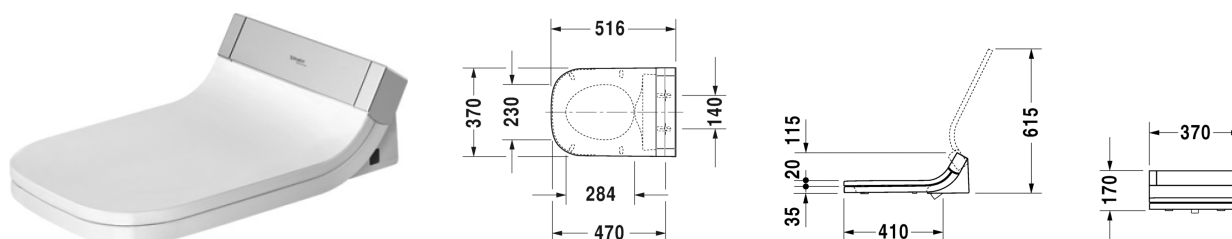

## SensoWash® Starck C SensoWash Starck C shower toilet seat for Happy D.2\* # 610300001001300 / 610300002000300

| < 370 mm > |

SensoWash Starck C shower toilet seat for Happy D.2*	Dimension	Weight	Order number
with concealed connections, Remote control included, Electromotive actuated seat and lid, Rear-, Lady- and Comfortwash, individual adjustment of water-, air- and seat temperature as well as spray wand position and water spray intensity, Self-cleaning spray wand, 2 individually programmable user profiles, Night light, Quick release: easy seat unit removal, on / off-button			
<b>Colors</b>			
00 White Alpin			
<b>Variant</b>			
120V 60Hz	370 x 515 mm	6.400 kilogram	610300001001300
220-240V 50/60Hz	370 x 515 mm	6.400 kilogram	610300002000300
<b>Infobox</b>			
Install a water softener with water hardness $\geq 2.4$ mmol/l ( $\geq 14^\circ$ dH or $24^\circ$ fH)., ** This SensoWash shower toilet seat is not available for European countries			
<b>Suitable products</b>			
Toilet wall mounted Duravit Rimless® rimless, washdown model, only in combination with SensoWash, connecting elements for SensoWash with concealed connections included, Durafix included, EWL class 1, 365 x 620 mm	365 x 620 mm		255059
One-piece toilet US-version, only in combination with SensoWash, elongated with syphonic jet action, 305 mm/12" rough-in, with dual flush piston valve, top flush, connecting elements for SensoWash with concealed connections included, vertical outlet, 1,32/0,92 gpf (5/3,5 lpf), 390 x 710 mm	390 x 710 mm		212151
Two-piece toilet Duravit Rimless® (without cistern), connecting elements for SensoWash with concealed connections included, US-version, rimless, elongated with syphonic jet action, vertical outlet, 305 mm/12" rough-in, only in combination with SensoWash, 1,32/0,92 gpf (5/3,5 lpf), 365 x 710 mm	365 x 710 mm		217451