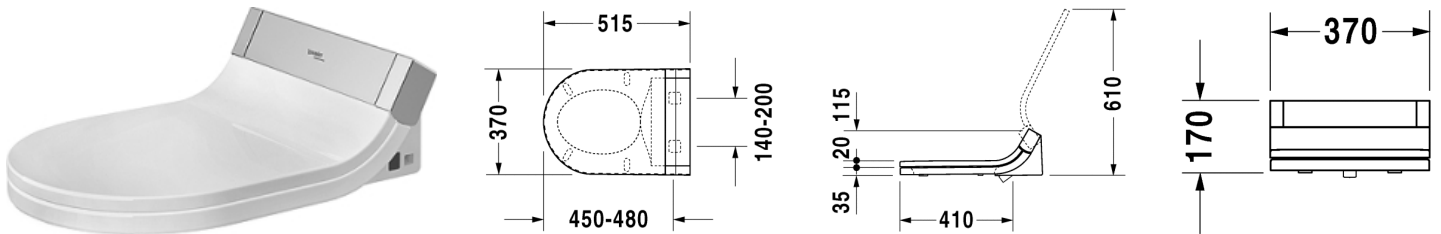

SensoWash shower toilet seat Starck # 610000..10 / 610000..21

|< 370 mm >|

Starck 3

SensoWash shower toilet seat Starck	Dimension	Weight	Order number
remote control included, power actuated lid and seat, rear-, front and oscillating wash, individual adjustment of water-, air- and seat surface temperature as well as nozzle position and jet strength, self-cleaning wand, 2 individually adjustable user profiles, night light, one-touch attachment and removal of the main unit, on / off-button Additional information When using the Geberit Desing Panel 115.322.11.1 please order elbow 147.236.00.1 / Further details see www.sensowash.com			
Colors			
00 White Alpin			
Variant			
	370 x 515 mm	-	610000..10
	370 x 515 mm	-	610000..21

All drawings contain the necessary measurements which are subject to standard tolerances. They are stated in mm and are non-binding. Exact measurements, in particular for customised installation scenarios, can only be taken from the finished ceramic piece.