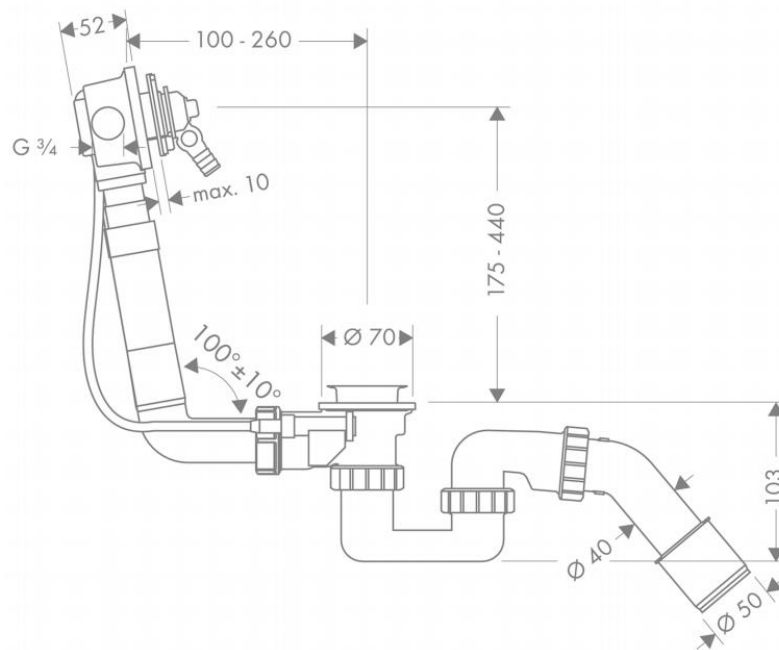

Brand : HANSGROHE, Germany
 Name : Exafill Basic Set Bath Filler, Waste and Overflow Set for Standard Tubs
 Item Code : 58125.180
 Designer : Hansgrohe
 Color / Finish :
 Dimensions :

Product info

- Consists of: basic set, bath tub trap
- Suitable for standard bath tubs
- Bowden cable length 520 mm
- Supply hose water connection left and right DN20

Add-on

- 1 x 58127.000 finish set for Exafill

Flushing of pipe must be done before fittings are installed. Failure to do so voids the warranty.

Follow cleaning instructions and avoid using any harmful chemicals.