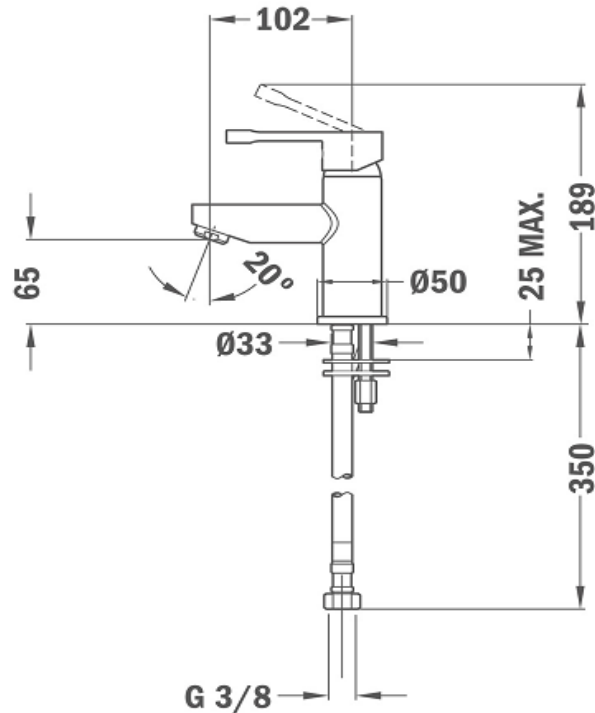

Brand : TEKA, China
 Name : ALAIOR / Single Lever Basin Mixer
 Item Code : 55.342.0200
 Color / Finish : Chrome-plated
 Dimensions : Overall 10.2cm spout projection
 18.9cm max height

Product info:

- With pop-up waste
- 3/8" flexible inlet pipes
- 25mm cartridge
- Anti-scale aerator
- Operation pressure 1~5 bar (14~73 psi)

Add-ons :

- 2x angle valve 1/2"x3/8"
- P-trap or bottle trap for basin 1 1/4"

Flushing of pipe must be done before fittings are installed. Failure to do so voids the warranty.
 Follow cleaning instructions and avoid using any harmful chemicals.
 All information is for reference only. Installation shall always be based on the specs provided with actual delivered items.
 For more info, visit www.kuysen.com