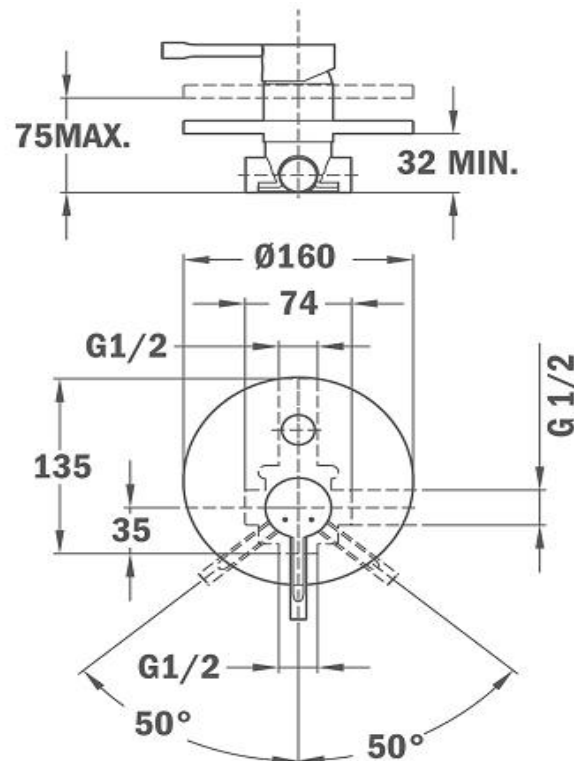

Flushing of pipe must be done before fittings are installed. Failure to do so voids the warranty.

Follow cleaning instructions and avoid using any harmful chemicals.

All information is for reference only. Installation shall always be based on the specs provided with actual delivered items.

For more info, visit www.kuysen.com