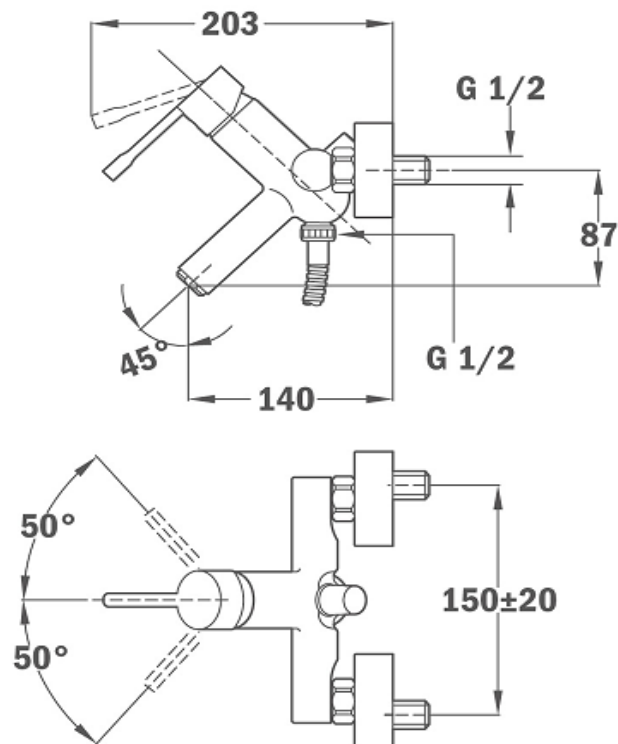

Brand : TEKA, China  
 Name : Alaioi / Exposed Bath/Shower Mixer with Handshower set  
 Item Code : 55.122.0200  
 Color / Finish : Chrome-plated  
 Dimensions : 14cm spout projection

- Product info:
- With KOBE Shower set R13.157.00
  - with noise reducers
  - Anti-scale aerator
  - Operation pressure 1~5 bar (14~73 psi)