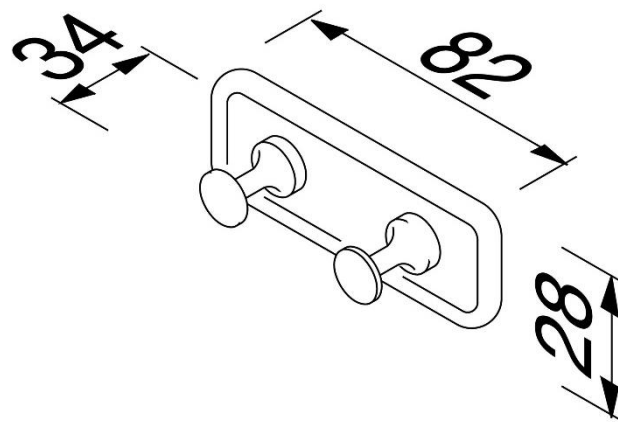

Brand : GEESA, Netherlands
Name : HOTEL Double Hook
Item Code : 5280
Designer : Geesa
Color / Finish : Chrome
Dimensions : Overall (LxWxH in cm)
8.2 x 3.4 x 2.8cm

Product info:

- Material: Metal

Flushing of pipe must be done before fittings are installed. Failure to do so voids the warranty.