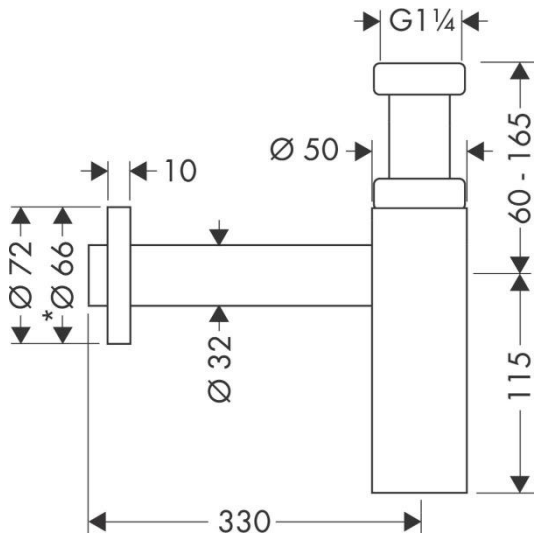

Brand : HANSGROHE, Germany  
 Name : Design trap Flowstar S  
 Item Code : 52105.670  
 Designer : Hansgrohe  
 Color / Finish : Matt Black  
 Dimensions :

- Product info
- adjustment distance 60 - 165 mm
  - distance to wall 330 mm
  - connection dimension entry: G 1¼
  - connection dimension outlet DN32