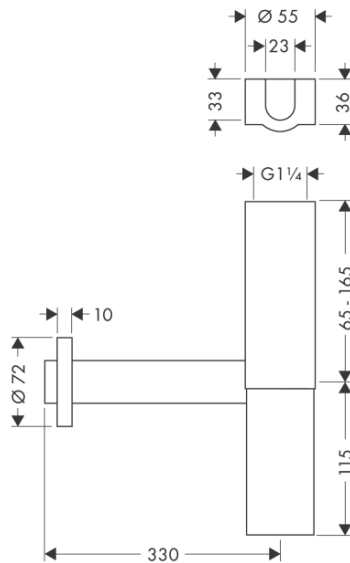

Brand : HANSGROHE, Germany  
 Name : Design Trap, Flowstar  
 Item Code : 52100.000  
 Designer : Hansgrohe  
 Color / Finish : Chrome  
 Dimensions :

Product info

- Adjustment distance 65 - 165 mm
- Distance to wall 330 mm
- Connection dimension entry: G 1¼