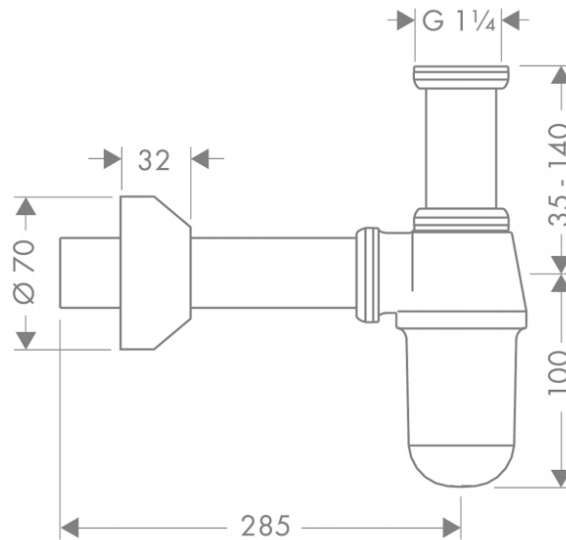

Brand : HANSGROHE, Germany  
Name : Cup-shaped Trap, Easy to Install  
Item Code : 52010.000

Designer : Hansgrohe  
Color / Finish : Chrome  
Dimensions :

Product info

- Adjustment distance 35 - 140 mm
- Distance to wall 285 mm
- Connection dimension entry: G 1¼