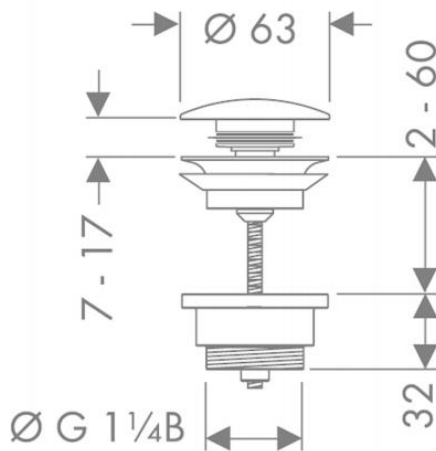

Brand : HANSGROHE, Germany
 Name : Waste Set, Push-open for Basins and Bidet Mixers
 Item Code : 50100.000
 Designer : Hansgrohe
 Color / Finish : Chrome
 Dimensions : Ø63 x 92mm

Product info

- Operation with pressure plug
- For basins with overflow hole
- Brass
- Drain plug material brass
- Connection dimension G 1¼