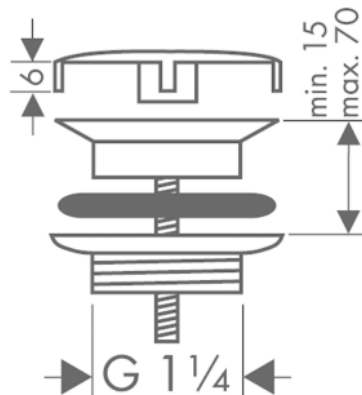

Brand : HANSGROHE, Germany  
Name : Waste Set, Non-closing for Washbasins  
Item Code : 50001.000  
Designer : Hansgrohe  
Color / Finish : Chrome  
Dimensions :

Product info

- Non-closing valve
- For washbasins without overflow
- Brass
- Drain plug material stainless steel
- Connection dimension G 1¼