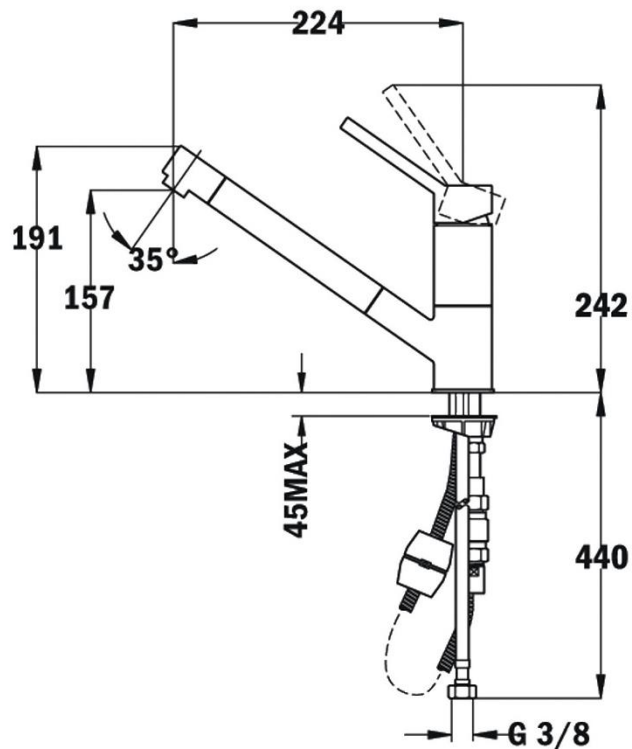

Brand : TEKA, China
 Name : Kitchen Mixers / AURA Sink Mixer w/
 pull-out spray
 Item Code : 50.978.0200
 Color / Finish : Chrome-plated
 Dimensions : 24.2mm max height
 22.4mm spout projection

Product info:

- Swivel spout
- Pull-out shower with 1 function
- New extra resistance flexible hose
- Anti-scale aerator
- Flexible inlet pipes connections $\frac{3}{8}$ "

Add-on:

- 2x angle valve $\frac{1}{2}$ "x $\frac{3}{8}$ "