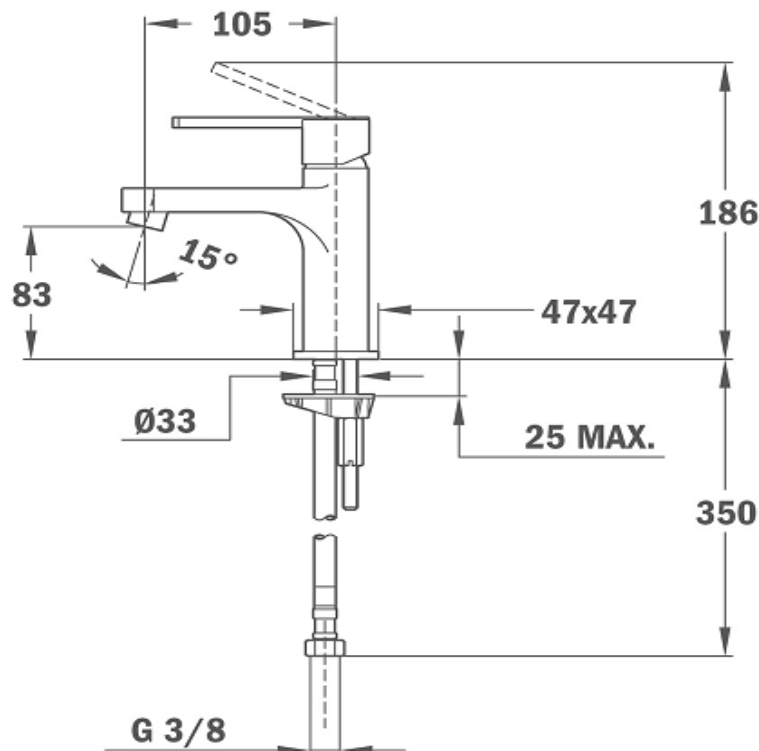

Brand : TEKA, China  
 Name : AURA / Single Lever Basin Mixer  
 Item Code : 50.342.0200  
 Color / Finish : Chrome-plated  
 Dimensions : 10.5cm spout projection  
 18.6 max height

Product info:

- With pop-up waste
- 3/8" flexible inlet pipes
- 25mm cartridge
- Anti-scale aerator
- Operation pressure 1~5 bar (14~73 psi)

Add-ons :

- 2x angle valve 1/2"x3/8"
- P-trap or bottle trap for basin 1 1/4"

Flushing of pipe must be done before fittings are installed. Failure to do so voids the warranty.

Follow cleaning instructions and avoid using any harmful chemicals.