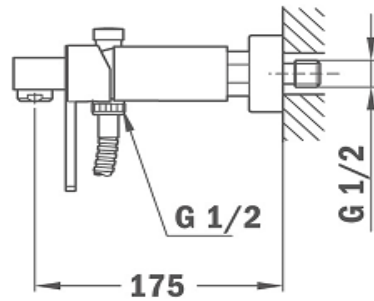

Brand : TEKA, China  
 Name : AURA / Exposed Bath / Shower Mixer  
 Item Code : 50.122.0200  
 Color / Finish : Chrome-plated  
 Dimensions : 17.5cm spout projection

**Product info:**

- with:
- Shower set with wall support  
& flexible shower hose 1.5m
- With noise reducers
- Anti-scale aerator
- Operation pressure 1~5 bar (14~73 psi)