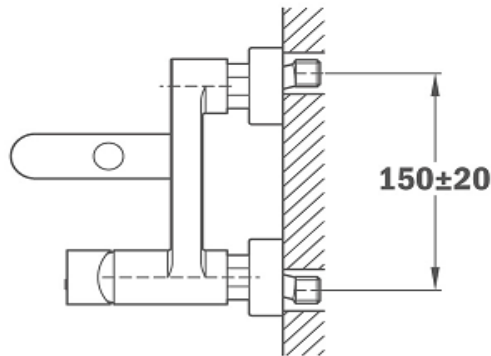

Brand : TEKA, China  
 Name : AURA / Exposed Bath / Shower Mixer  
 Item Code : 50.122.0200  
 Color / Finish : Chrome-plated  
 Dimensions : 17.5cm spout projection

**Product info:**

- with:
- Shower set with wall support  
& flexible shower hose 1.5m
- With noise reducers
- Anti-scale aerator
- Operation pressure 1~5 bar (14~73 psi)