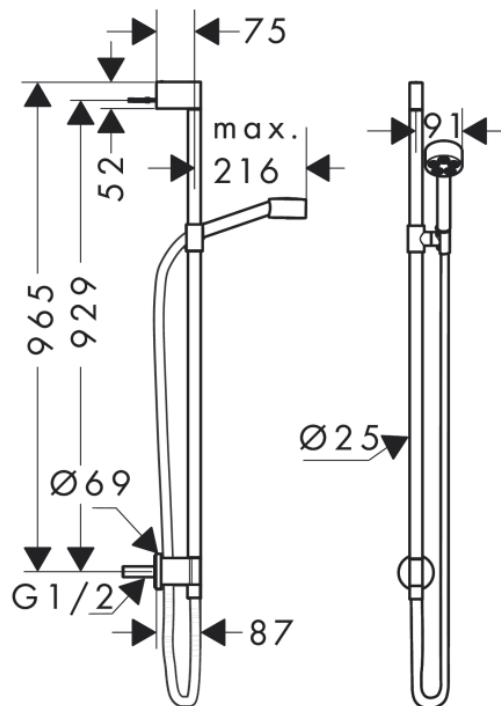

Brand : AXOR, Germany
 Name : ONE Shower set 75 1jet
 Item Code : 48791.670
 Designer : Barber and Osgerby
 Color / Finish: Matt Black
 Dimensions : Overall (LxWxH in cm)

Product info:

- consists of: hand shower, shower bar, shower hose, slider, wall connector
- shower head size: 73 mm
- spray type: PowderRain
- pivot connector prevent hose from tangling
- maximum flow rate at 3 bar: 9,1 l/min
- wall mounting: screw fastening
- wall supports of metal
- shower bar diameter: 25 mm
- profile stand pipe: round
- metal hand shower holder