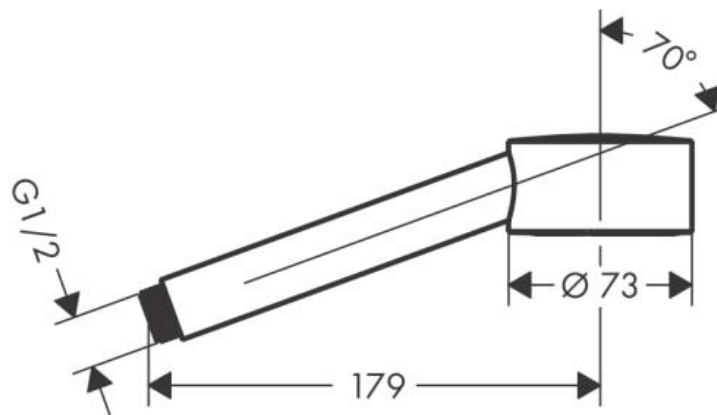

Brand : AXOR, Germany
Name : ONE Hand shower 75 1jet
Item Code : 48651.000
Designer : Barber and Osgerby
Color / Finish: Chrome
Dimensions : Overall (LxWxH in cm)

Product info:

- shower head size: 73 mm
- spray type: PowderRain
- maximum flow rate at 3 bar: 9,1 l/min
- material: metal
- with internal water conduction
- rinseable screen seal
- connection thread G 1/2
- connection dimension: DN15