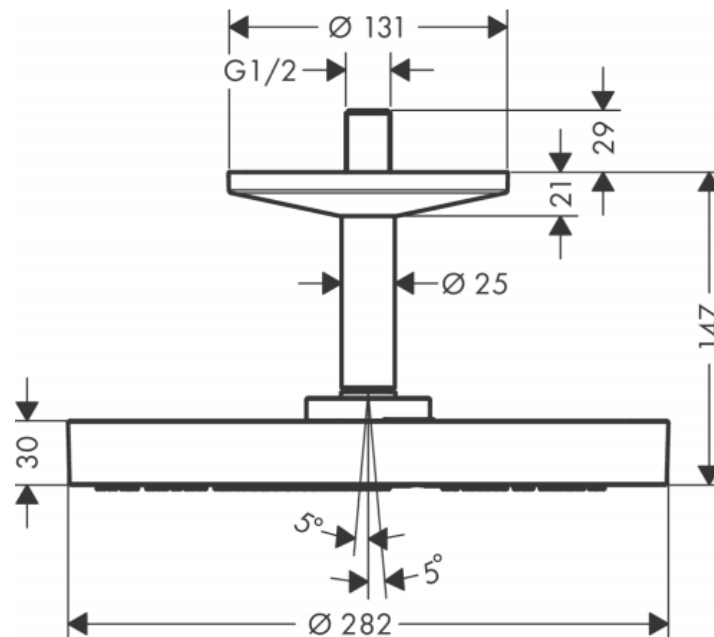

Brand : AXOR, Germany
 Name : ONE Overhead shower 280 1jet
 Item Code : 48493.000
 Designer : Barber and Osgerby
 Color / Finish: Chrome
 Dimensions : Overall (LxWxH in cm)

Product info:

- consists of: overhead shower, shower arm
- shower head size: 280 mm
- spray type: PowderRain and Rain in combination
- ball-joint: overhead shower angle adjustable
- material spray disc: metal
- shower arm length 390 mm
- maximum flow rate at 3 bar: 12,3 l/min
- minimum flow pressure: 1,2 bar
- overhead shower removable for cleaning
- installation: ceiling
- connection thread G ½
- connection dimension: DN15
- flow rate PowderRain and Rain spray in combination (at 3 bar): 12,3 l/min