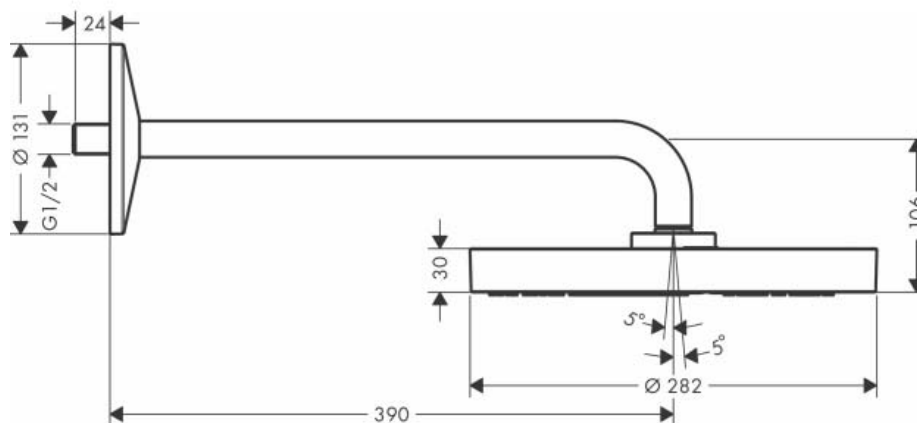

Brand : AXOR, Germany  
 Name : ONE Overhead shower 280 1jet  
 Item Code : 48491.000  
 Designer : Barber and Osgerby  
 Color / Finish: Chrome  
 Dimensions : Overall (LxWxH in cm)

Product info:

- consists of: overhead shower, shower arm
- shower head size: 280 mm
- spray type: PowderRain and Rain in combination
- ball-joint: overhead shower angle adjustable
- material spray disc: metal
- shower arm length 390 mm
- maximum flow rate at 3 bar: 12,3 l/min
- minimum flow pressure: 1,2 bar
- overhead shower removable for cleaning
- installation: wall
- connection thread G ½
- connection dimension: DN15
- flow rate PowderRain and Rain spray in combination (at 3 bar): 12,3 l/min