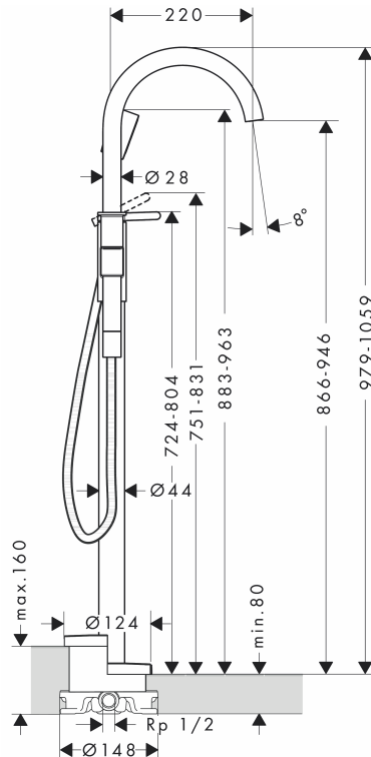

Add-on:

- 1 x 10452.180 basic set

Flushing of pipe must be done before fittings are installed. Failure to do so voids the warranty.

Follow cleaning instructions and avoid using any harmful chemicals.

All information is for reference only. Installation shall always be based on the specs provided with actual delivered items.

For more info, visit www.kuysen.com