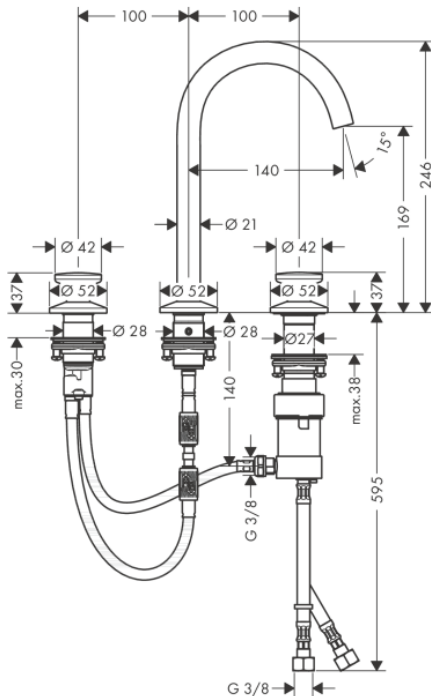

Brand : AXOR, Germany
 Name : ONE 3-hole basin mixer 170
 Item Code : 48070.670
 Designer : Barber and Osgerby
 Color / Finish: Matt Black
 Dimensions : Overall (LxWxH in cm)

Product info:

- consists of: 3-hole basin mixer, waste set
- ComfortZone 170
- projection 140 mm
- swivel range 120°
- spray type: normal spray
- maximum flow rate at 3 bar: 5 l/min
- right handle: Select cartridge with temperature control
- left handle: volume control
- temperature limitation adjustable
- suitable for continuous flow water heaters
- material waste set: metal

Add-ons:

- 2 x 1/2 x 3/8 angle valve
- 1 x p-trap

Flushing of pipe must be done before fittings are installed. Failure to do so voids the warranty.

Follow cleaning instructions and avoid using any harmful chemicals.