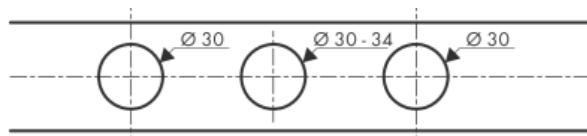

Add-ons:

- 2 x 1/2 x 3/8 angle valve
- 1 x p-trap

Flushing of pipe must be done before fittings are installed. Failure to do so voids the warranty.

Follow cleaning instructions and avoid using any harmful chemicals.

All information is for reference only. Installation shall always be based on the specs provided with actual delivered items.

For more info, visit www.kuysen.com