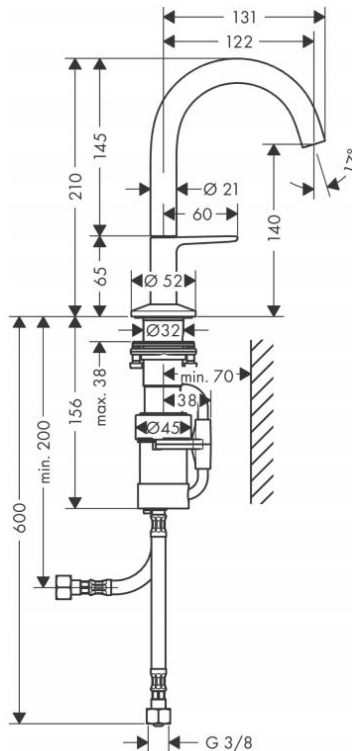

Brand : AXOR, Germany
 Name : ONE Single lever basin mixer 140
 Item Code : 48010.670
 Designer : Barber and Osgerby
 Color / Finish: Matt Black
 Dimensions : Overall (LxWxH in cm)

Product info:

- consists of: single lever basin mixer, waste set
- ComfortZone 140
- projection 122 mm
- spray type: normal spray
- Select cartridge with temperature control
- maximum flow rate at 3 bar: 5 l/min
- ceramic cartridge
- temperature limitation adjustable
- suitable for continuous flow water heaters
- material waste set: metal

Add-ons:

- 2 x 1/2 x 3/8 angle valve
- 1 x p-trap

Flushing of pipe must be done before fittings are installed. Failure to do so voids the warranty.

Follow cleaning instructions and avoid using any harmful chemicals.