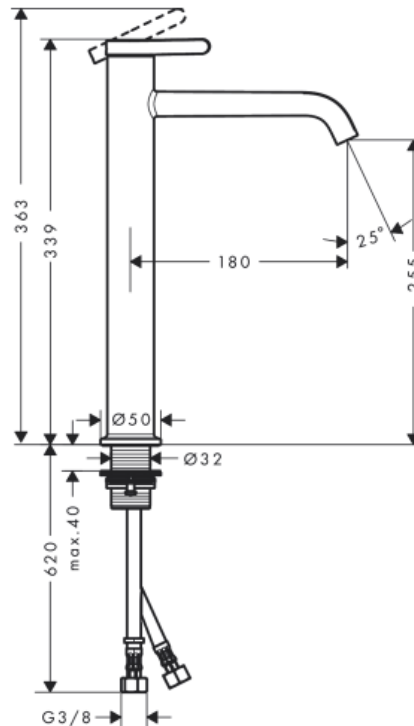

Brand : AXOR, Germany  
 Name : ONE Single lever basin mixer  
 Item Code : 48002.670  
 Designer : Barber and Osgerby  
 Color / Finish: Matt Black  
 Dimensions : Overall (LxWxH in cm)

**Product info:**

- consists of: single lever basin mixer, waste set
- ComfortZone 260
- projection 180 mm
- spray type: normal spray
- maximum flow rate at 3 bar: 5 l/min
- ceramic cartridge
- temperature limitation adjustable
- suitable for continuous flow water heaters
- material waste set: metal

**Add-ons:**

- 2 x 1/2 x 3/8 angle valve
- 1 x p-trap

Flushing of pipe must be done before fittings are installed. Failure to do so voids the warranty.

Follow cleaning instructions and avoid using any harmful chemicals.