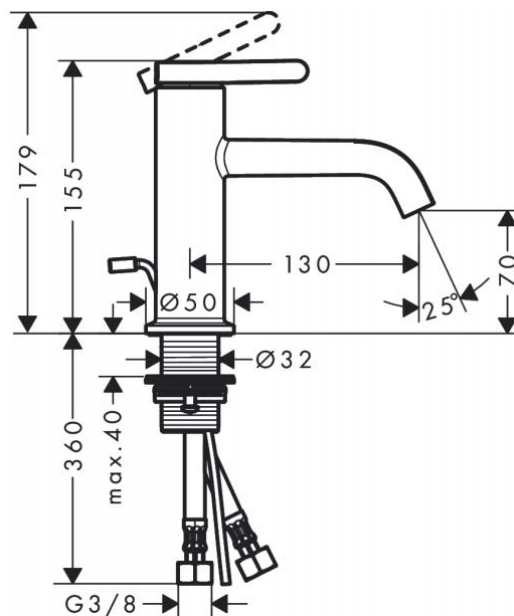

Brand : AXOR, Germany  
 Name : ONE Single lever basin mixer  
 Item Code : 48000.670  
 Designer : Barber and Osgerby  
 Color / Finish: Matt Black  
 Dimensions : Overall (LxWxH in cm)

**Product info:**

- consists of: single lever basin mixer, waste set
- ComfortZone 70
- projection 130 mm
- spray type: normal spray
- maximum flow rate at 3 bar: 5 l/min
- ceramic cartridge
- temperature limitation adjustable
- suitable for continuous flow water heaters
- material waste set: metal

**Add-ons:**

- 2 x 1/2 x 3/8 angle valve
- 1 x p-trap

Flushing of pipe must be done before fittings are installed. Failure to do so voids the warranty.

Follow cleaning instructions and avoid using any harmful chemicals.