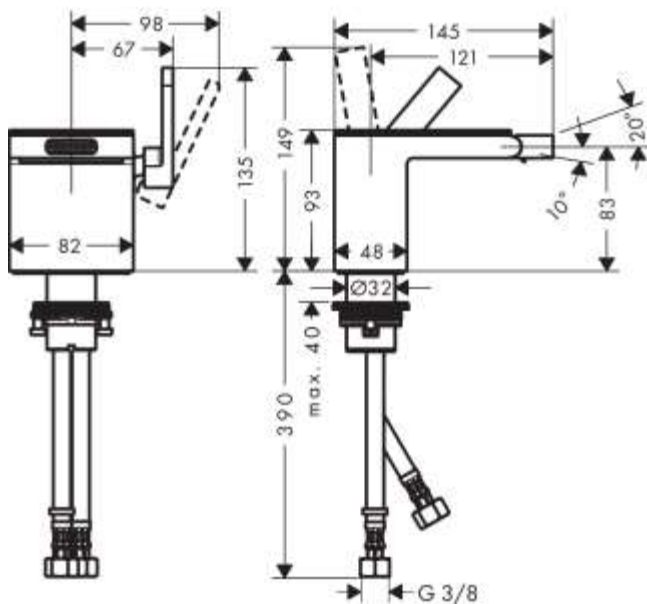

Brand : Axor, Germany
 Name : My Edition Single Lever Bidet Mixer
 Item Code : 47212.000
 Designer : Phoenix Design
 Color / Finish : Chrome
 Dimensions :

Product info:

- consists of: single lever bidet mixer, push-open waste set
- projection 121 mm
- aerator with ball pivot
- normal spray
- flow rate at 3 bar: 5 l/min
- ceramic cartridge
- temperature limitation adjustable
- isolated water conduction
- suitable for continuous flow water heaters

Add-ons :

- 1 x cover plate
- 2 x angle valve 1/2 x 3/8 w/ conical nut
- 1 x bidet p-trap

Technology

Flowchart

Flushing of pipe must be done before fittings are installed. Failure to do so voids the warranty.