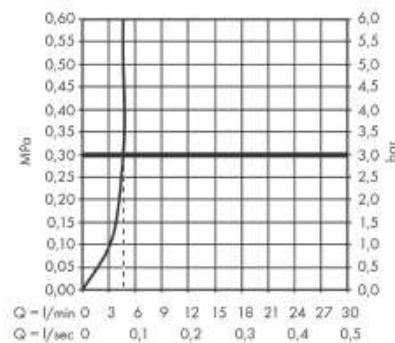

Add-ons :

- 1 x cover plate
- 2 x angle valve 1/2 x 3/8 w/ conical nut
- 1 x bidet p-trap

Technology

Flowchart

Flushing of pipe must be done before fittings are installed. Failure to do so voids the warranty.