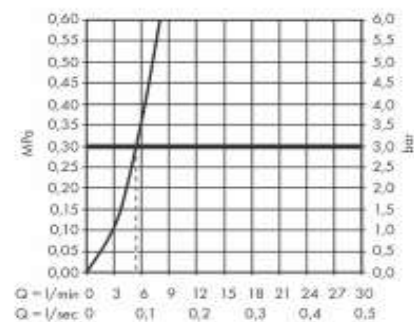

Add-ons :

- 1 x cover plate
- 2 x angle valve 1/2 x 3/8 w/ conical nut
- 1 x p-trap

Technology

Design awards

Flowchart

Flushing of pipe must be done before fittings are installed. Failure to do so voids the warranty.