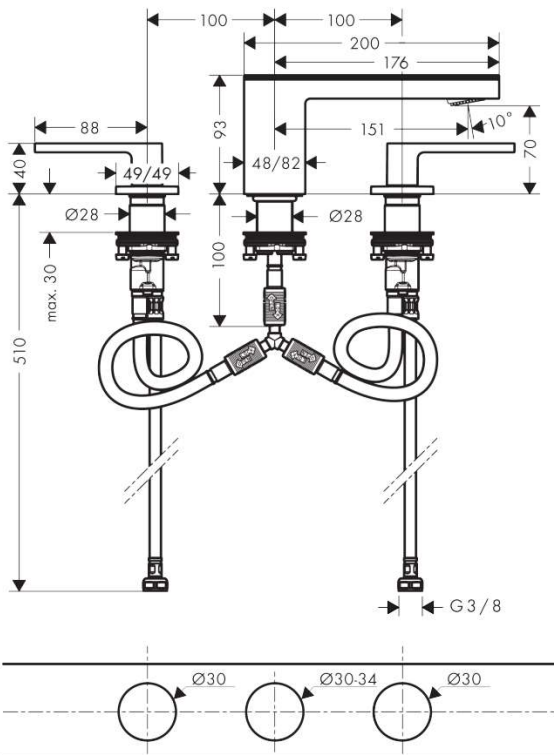

Brand : Axor, Germany
 Name : My Edition 3-hole Basin Mixer
 Item Code : 47052.350
 Designer : Phoenix Design
 Color / Finish : Satin Black
 Dimensions :

Product info:

- consists of: 3-hole basin mixer, push-open waste set (metal)
- ComfortZone 70
- projection 151 mm
- spray type: PowderRain
- flow rate at 3 bar: 5 l/min
- ceramic valves hot/ cold 90°
- with isolated water conduction
- suitable for continuous flow water heaters

Add-ons :

- 1 x cover plate
- 2 x angle valve 1/2 x 3/8 w/ conical nut
- 1 x p-trap

Technology

Design awards

Flowchart

Flushing of pipe must be done before fittings are installed. Failure to do so voids the warranty.