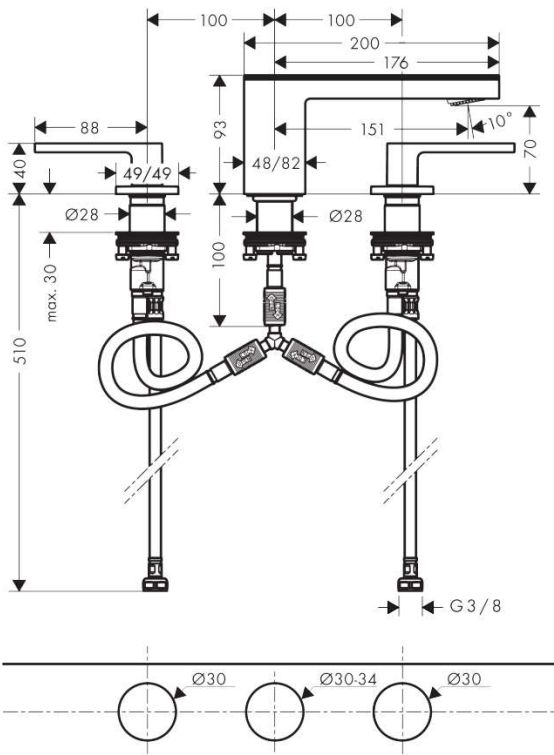

Brand : Axor, Germany  
 Name : My Edition 3-hole Basin Mixer  
 Item Code : 47052.000  
 Designer : Phoenix Design  
 Color / Finish : Chrome  
 Dimensions :

**Product info:**

- consists of: 3-hole basin mixer, push-open waste set (metal)
- ComfortZone 70
- projection 151 mm
- spray type: PowderRain
- flow rate at 3 bar: 5 l/min
- ceramic valves hot/ cold 90°
- with isolated water conduction
- suitable for continuous flow water heaters

**Add-ons :**

- 1 x cover plate
- 2 x angle valve 1/2 x 3/8 w/ conical nut
- 1 x p-trap

**Technology**

**Design awards**

**Flowchart**

Flushing of pipe must be done before fittings are installed. Failure to do so voids the warranty.  
 Follow cleaning instructions and avoid using any harmful chemicals.  
 All information is for reference only. Installation shall always be based on the specs provided with actual delivered items.  
 For more info, visit [www.kuysen.com](http://www.kuysen.com)