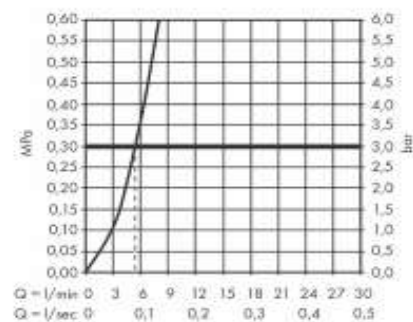

**Add-ons :**

- 1 x cover plate
- 2 x angle valve 1/2 x 3/8 w/ conical nut
- 1 x p-trap

**Technology**

**Design awards**

**Flowchart**

Flushing of pipe must be done before fittings are installed. Failure to do so voids the warranty.  
 Follow cleaning instructions and avoid using any harmful chemicals.  
 All information is for reference only. Installation shall always be based on the specs provided with actual delivered items.  
 For more info, visit [www.kuysen.com](http://www.kuysen.com)