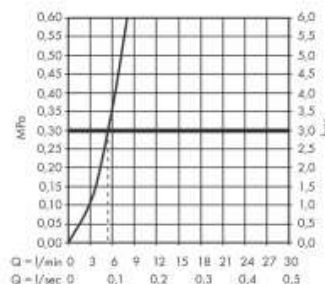

**Add-ons :**

- 1 x cover plate
- 2 x angle valve 1/2 x 3/8 w/ conical nut
- 1 x p-trap

**Technology**

**Design awards**

**Flowchart**

Flushing of pipe must be done before fittings are installed. Failure to do so voids the warranty.