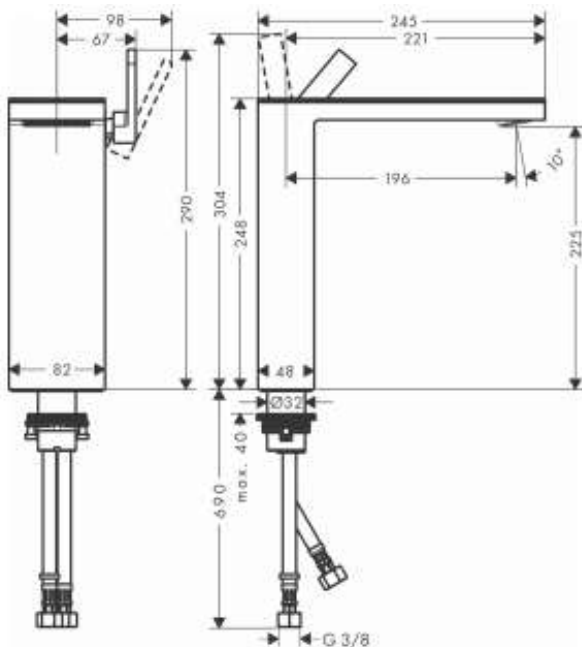

Brand : Axor, Germany  
 Name : My Edition Single Lever Basin Mixer 230  
 Item Code : 47022.000  
 Designer : Phoenix Design  
 Color / Finish : Chrome  
 Dimensions :

**Product info:**

- consists of: single lever basin mixer, push-open waste set (metal)
- ComfortZone 230
- projection 196 mm
- spray type: PowderRain
- flow rate at 3 bar: 5 l/min
- ceramic cartridge
- temperature limitation adjustable
- with isolated water conduction
- suitable for continuous flow water heaters

**Add-ons :**

- 1 x cover plate
- 2 x angle valve 1/2 x 3/8 w/ conical nut
- 1 x p-trap

**Technology**

**Design awards**

**Flowchart**

Flushing of pipe must be done before fittings are installed. Failure to do so voids the warranty.