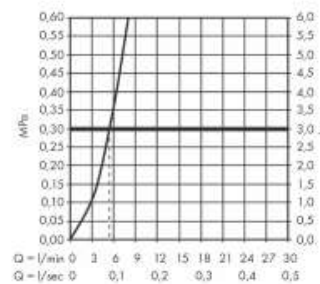

Flowchart

Flushing of pipe must be done before fittings are installed. Failure to do so voids the warranty.

Follow cleaning instructions and avoid using any harmful chemicals.

All information is for reference only. Installation shall always be based on the specs provided with actual delivered items.

For more info, visit www.kuysen.com