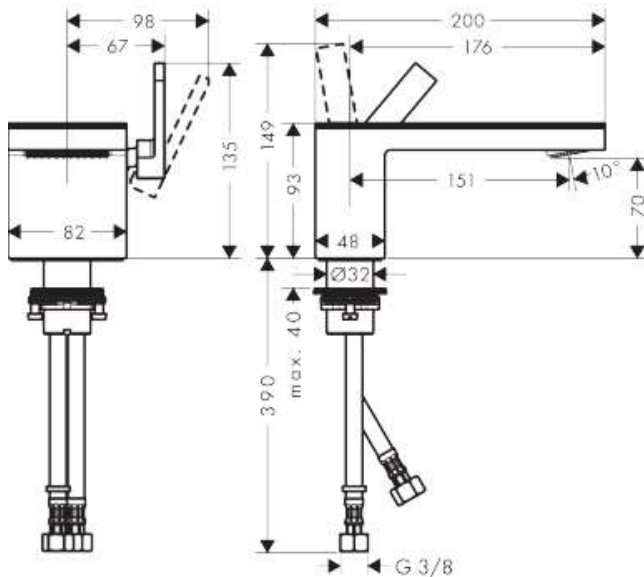

Brand : Axor, Germany
 Name : My Edition Single Lever Basin Mixer 70
 Item Code : 47012.000
 Designer : Phoenix Design
 Color / Finish : Chrome
 :

- Dimensions :
- Product info:
- consists of: single lever basin mixer, push-open waste set (metal)
 - ComfortZone 70
 - projection 151 mm
 - spray type: PowderRain
 - flow rate at 3 bar: 5 l/min
 - ceramic cartridge
 - temperature limitation adjustable
 - with isolated water conduction
 - suitable for continuous flow water heaters
- Add-ons :
- 1 x cover plate
 - 2 x angle valve 1/2 x 3/8 w/ conical nut
 - 1 x p-trap