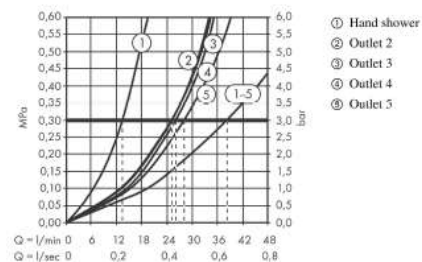

Brand : Axor, Germany
 Name : Edge Thermostatic Module Select
 680/100 for 5 functions
 Diamond Cut
 Item Code : 46731.000
 Designer : Jean-Marie Massaud
 Color / Finish : Chrome

Product info:

- consists of: Thermostatic module, shower holder, baton hand shower, shower hose
- depending on volume flow and installation situation approx. 50% flow rate reduction and integrated shut off function
- 5 functions
- Select push-button on/off control for 5 outlets
- simultaneous use of several outlets
- maximum flow rate at 3 bar: 38 l/min
- safety lock at 40° C
- min. operating pressure: 1 bar
- max. operating pressure: 10 bar

Add-ons :

- 1 x 18313.180 basic set for thermostatic module 5 functions

Technology

Design awards

Flowchart

Flushing of pipe must be done before fittings are installed. Failure to do so voids the warranty.

Follow cleaning instructions and avoid using any harmful chemicals.