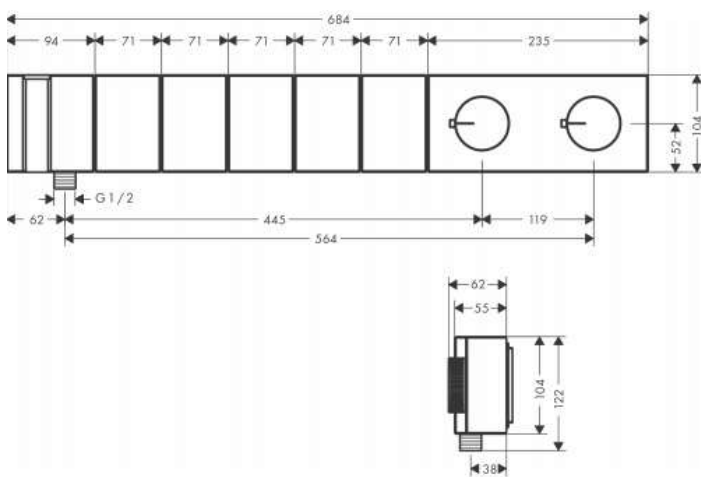

Brand : Axor, Germany
 Name : Edge Thermostatic Module Select
 680/100 for 5 functions
 Diamond Cut
 Item Code : 46731.000
 Designer : Jean-Marie Massaud
 Color / Finish : Chrome

Product info:

- consists of: Thermostatic module, shower holder, baton hand shower, shower hose
- depending on volume flow and installation situation approx. 50% flow rate reduction and integrated shut off function
- 5 functions
- Select push-button on/off control for 5 outlets
- simultaneous use of several outlets
- maximum flow rate at 3 bar: 38 l/min
- safety lock at 40° C
- min. operating pressure: 1 bar
- max. operating pressure: 10 bar

Add-ons :

- 1 x 18313.180 basic set for thermostatic module 5 functions

Technology

Design awards

Flowchart

Flushing of pipe must be done before fittings are installed. Failure to do so voids the warranty.

Follow cleaning instructions and avoid using any harmful chemicals.