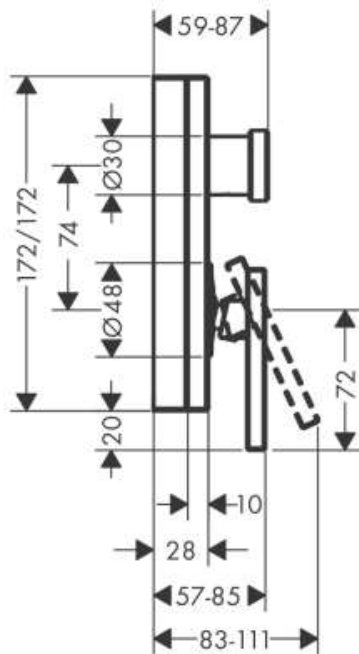

Brand : Axor, Germany
 Name : Edge Single Lever Bath Mixer for Concealed Installation
 Item Code : 46450.000
 Designer : Jean-Marie Massaud
 Color / Finish : Chrome
 Dimensions :

Product info:

- flow rate upper outlet: 20 l/min
- flow rate lower outlet: 28 l/min
- min. operating pressure: 1 bar
- max. operating pressure: 10 bar
- ceramic cartridge
- temperature limitation adjustable
- diverter with automatic resetting
- suitable for continuous flow water heaters

Add-ons :

- 1 x 01800.180 universal ibox
- 1 x 97759.000 coupling set

Flowchart

① Shower outlet
 ② Tub outlet

Flushing of pipe must be done before fittings are installed. Failure to do so voids the warranty.