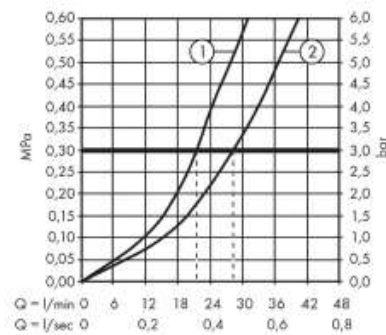

Flowchart

① Shower outlet
② Tub outlet

Flushing of pipe must be done before fittings are installed. Failure to do so voids the warranty.

Follow cleaning instructions and avoid using any harmful chemicals.

All information is for reference only. Installation shall always be based on the specs provided with actual delivered items.

For more info, visit www.kuysen.com