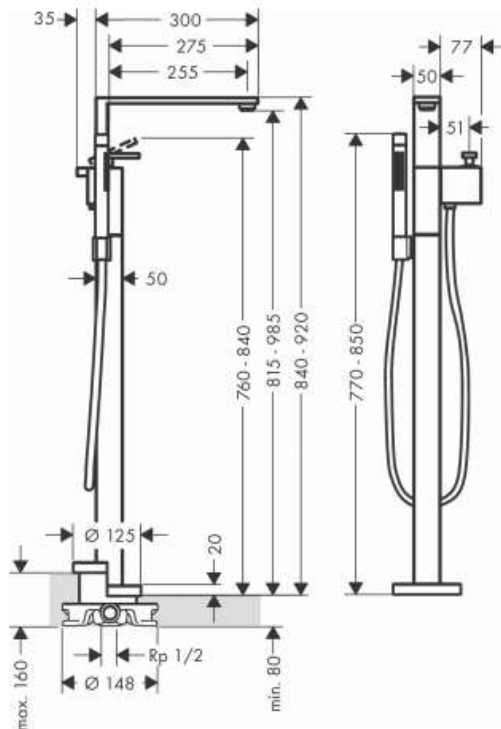

Brand : Axor, Germany
 Name : Edge Single Lever Bath Mixer
 Floor Standing – Diamond Cut
 Item Code : 46441.000
 Designer : Jean-Marie Massaud
 Color / Finish : Chrome

Product info:

- consists of: single lever bath mixer floor standing, baton hand shower, shower hose, shower holder
- projection 255 mm
- spray type mixer: normal spray
- spray type hand shower: Rain, Mono
- flow rate at 3 bar: 23 l/min
- flow rate for bath spout at 3 bar: 23 l/min
- flow rate of hand shower at 3 bar: 13 l/min
- min. operating pressure: 1 bar / max 10 bar
- ceramic cartridge
- temperature limitation adjustable
- diverter with automatic resetting
- suitable for continuous flow water heaters

Add-ons :

- 1 X 10452.180 basic set for floor-standing bath

Technology

Flowchart

Flushing of pipe must be done before fittings are installed. Failure to do so voids the warranty.

Follow cleaning instructions and avoid using any harmful chemicals.