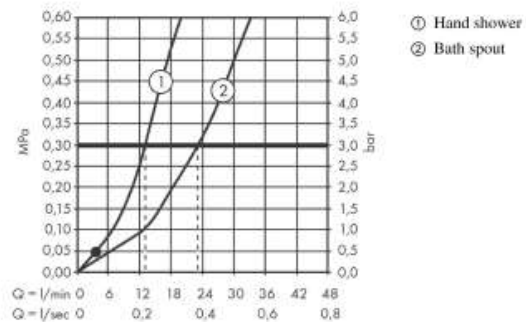

Brand : Axor, Germany
 Name : Edge Single Lever Bath Mixer
 Floor Standing – Diamond Cut
 Item Code : 46441.000
 Designer : Jean-Marie Massaud
 Color / Finish : Chrome

Product info:

- consists of: single lever bath mixer floor standing, baton hand shower, shower hose, shower holder
- projection 255 mm
- spray type mixer: normal spray
- spray type hand shower: Rain, Mono
- flow rate at 3 bar: 23 l/min
- flow rate for bath spout at 3 bar: 23 l/min
- flow rate of hand shower at 3 bar: 13 l/min
- min. operating pressure: 1 bar / max 10 bar
- ceramic cartridge
- temperature limitation adjustable
- diverter with automatic resetting
- suitable for continuous flow water heaters

Add-ons :

- 1 X 10452.180 basic set for floor-standing bath

Technology

Flowchart

Flushing of pipe must be done before fittings are installed. Failure to do so voids the warranty.

Follow cleaning instructions and avoid using any harmful chemicals.