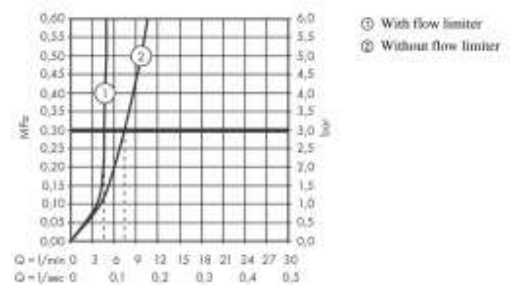

Brand : Axor, Germany  
 Name : Edge Single Lever Basin Mixer 280  
 Diamond Cut  
 Item Code : 46031.000  
 Designer : Jean-Marie Massaud  
 Color / Finish : Chrome  
 Dimensions :

**Product info:**

- consists of: single lever basin mixer, push-open waste set (metal)
- Comfort Zone 280
- projection 180 mm
- normal spray
- flow rate at 3 bar: 5 l/min
- ceramic cartridge
- temperature limitation adjustable
- suitable for continuous flow water heaters

**Add-ons :**

- 2 x angle valve 1/2 x 3/8 w/ conical nut
- 1 x p-trap

**Technology**

**Design awards**

**Flowchart**

Flushing of pipe must be done before fittings are installed. Failure to do so voids the warranty.