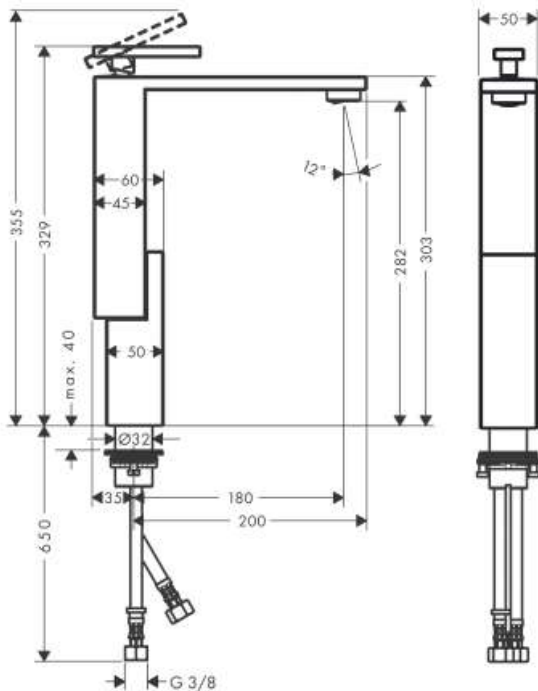

Brand : Axor, Germany  
 Name : Edge Single Lever Basin Mixer 280  
 Diamond Cut  
 Item Code : 46031.000  
 Designer : Jean-Marie Massaud  
 Color / Finish : Chrome  
 Dimensions :

**Product info:**

- consists of: single lever basin mixer, push-open waste set (metal)
- Comfort Zone 280
- projection 180 mm
- normal spray
- flow rate at 3 bar: 5 l/min
- ceramic cartridge
- temperature limitation adjustable
- suitable for continuous flow water heaters

**Add-ons :**

- 2 x angle valve 1/2 x 3/8 w/ conical nut
- 1 x p-trap

**Technology**

**Design awards**

**Flowchart**

Flushing of pipe must be done before fittings are installed. Failure to do so voids the warranty.