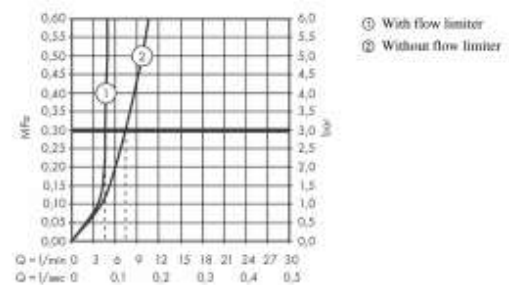

Brand : Axor, Germany
 Name : Edge Single Lever Basin Mixer 190
 Diamond Cut
 Item Code : 46021.000
 Designer : Jean-Marie Massaud
 Color / Finish : Chrome
 Dimensions :

Product info:

- consists of: single lever basin mixer, push-open waste set (metal)
- Comfort Zone 190
- projection 175 mm
- normal spray
- flow rate at 3 bar: 5 l/min
- ceramic cartridge
- temperature limitation adjustable
- suitable for continuous flow water heaters

Add-ons :

- 2 x angle valve 1/2 x 3/8 w/ conical nut
- 1 x p-trap

Technology

Design awards

Flowchart

Flushing of pipe must be done before fittings are installed. Failure to do so voids the warranty.

Follow cleaning instructions and avoid using any harmful chemicals.