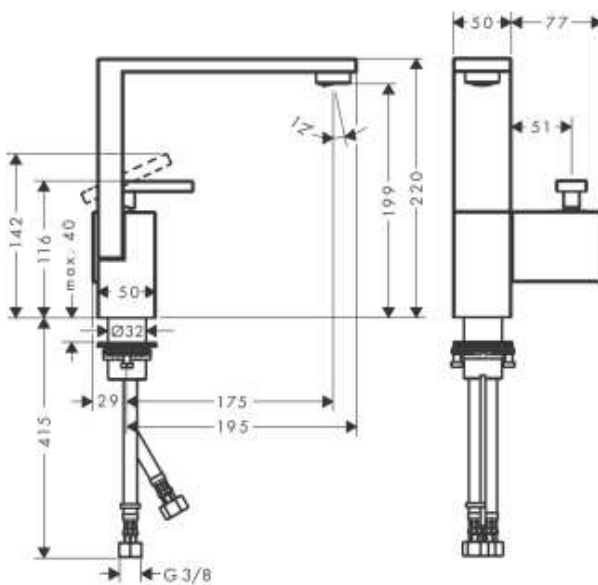

Brand : Axor, Germany
 Name : Edge Single Lever Basin Mixer 190
 Diamond Cut
 Item Code : 46021.000
 Designer : Jean-Marie Massaud
 Color / Finish : Chrome
 Dimensions :

Product info:

- consists of: single lever basin mixer, push-open waste set (metal)
- Comfort Zone 190
- projection 175 mm
- normal spray
- flow rate at 3 bar: 5 l/min
- ceramic cartridge
- temperature limitation adjustable
- suitable for continuous flow water heaters

Add-ons :

- 2 x angle valve 1/2 x 3/8 w/ conical nut
- 1 x p-trap

Technology

Design awards

Flowchart

Flushing of pipe must be done before fittings are installed. Failure to do so voids the warranty.

Follow cleaning instructions and avoid using any harmful chemicals.